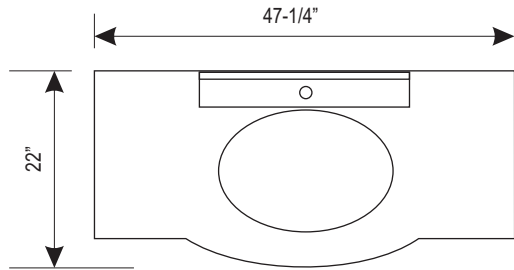

DEC024-TTP Jade 72" Double Sink Vanity Set (Faucet not included)

Design Element™
Bath Furniture

The Jade Collection

The Jade 48" vanity is beautifully constructed of solid oak wood. The travertine counter top's classic beauty and contemporary cabinetry bring a sophisticated and clean look to any bathroom. Seated at the base of the ceramic sink is a chrome finished pop up drains designed for easy one touch draining. An arched mirror with espresso border is included. This sleek designed vanity has ample storage which includes six drawers and one large double door cabinet accented with satin nickel hardware. The Jade Collection Bathroom Vanity is designed as a center piece to awe-inspire the eye without sacrificing quality, functionality or durability.

Jade 72" Double Sink Vanity Set

TOPVIEW

FRONT VIEW

BACK VIEW

SIDE VIEW

DEC024-TTP Product Features

- Solid Hardwood Construction
- Espresso Finish
- Travertine Countertop
- Oval Under-Mount Sink
- Matching Framed Mirror
- Chrome Pop-Up Drain
- Large Double-Door Cabinet
- Six Functional Pull-Out Drawers
- Satin Nickel Finish Hardware
- Specs: 47.25"W x 22"D x 34.25"H