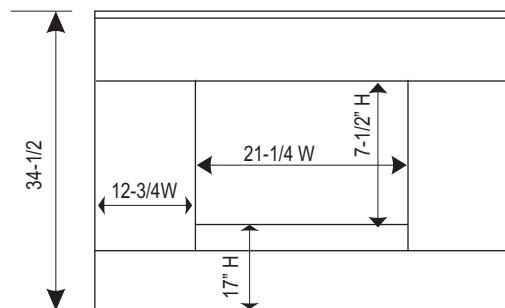

DEC024-TTP Jade 72" Double Sink Vanity Set (Faucet not included)

Design Element™
Bath Furniture

The Jade Collection

The Jade 48" vanity is beautifully constructed of solid oak wood. The travertine counter top's classic beauty and contemporary cabinetry bring a sophisticated and clean look to any bathroom. Seated at the base of the ceramic sink is a chrome finished pop up drains designed for easy one touch draining. An arched mirror with espresso border is included. This sleek designed vanity has ample storage which includes six drawers and one large double door cabinet accented with satin nickel hardware. The Jade Collection Bathroom Vanity is designed as a center piece to awe-inspire the eye without sacrificing quality, functionality or durability.

Jade 72" Double Sink Vanity Set

TOPVIEW

FRONT VIEW

BACK VIEW

SIDE VIEW

DEC024-TTP Product Features

- Solid Hardwood Construction
- Espresso Finish
- Travertine Countertop
- Oval Under-Mount Sink
- Matching Framed Mirror
- Chrome Pop-Up Drain
- Large Double-Door Cabinet
- Six Functional Pull-Out Drawers
- Satin Nickel Finish Hardware
- Specs: 47.25"W x 22"D x 34.25"H