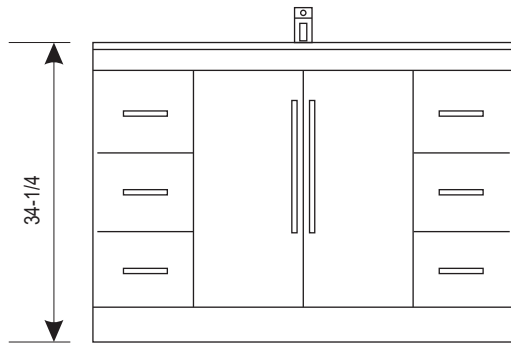

DEC024-TTP Jade 72" Double Sink Vanity Set (Faucet not included)

Design Element™
Bath Furniture

The Jade Collection

The Jade 48" vanity is beautifully constructed of solid oak wood. The travertine counter top's classic beauty and contemporary cabinetry bring a sophisticated and clean look to any bathroom. Seated at the base of the ceramic sink is a chrome finished pop up drains designed for easy one touch draining. An arched mirror with espresso border is included. This sleek designed vanity has ample storage which includes six drawers and one large double door cabinet accented with satin nickel hardware. The Jade Collection Bathroom Vanity is designed as a center piece to awe-inspire the eye without sacrificing quality, functionality or durability.

Jade 72" Double Sink Vanity Set

TOPVIEW

FRONT VIEW

BACK VIEW

SIDE VIEW

DEC024-TTP Product Features

- Solid Hardwood Construction
- Espresso Finish
- Travertine Countertop
- Oval Under-Mount Sink
- Matching Framed Mirror
- Chrome Pop-Up Drain
- Large Double-Door Cabinet
- Six Functional Pull-Out Drawers
- Satin Nickel Finish Hardware
- Specs: 47.25"W x 22"D x 34.25"H

The Jade Collection

Jade 48" Single Sink Vanity Set
 Jade 48" Single Sink Vanity Set
 Jade 72" Double Sink Vanity Set
 Jade 72" Double Sink Vanity Set

DEC024-GTP
 DEC024-TTP
 DEC023-GTP
 DEC023-TTP

Design Element