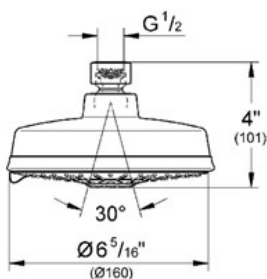

GROHE America, Inc | 200 North Gary Avenue, Suite G, Roselle, IL 60172
Phone: +1 (800) 444-7643 | Fax: +1 (800) 225-2778 | us-customerservice@grohe.com