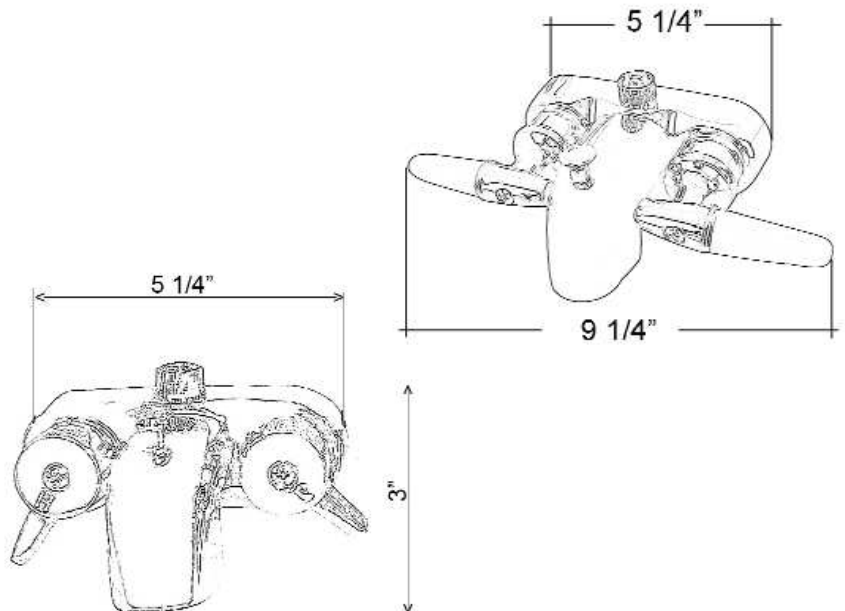

# RECTANGULAR “D” SHOWER UNIT

Cat. No.  
4193

## Features:

- ▶ 1" Solid Brass Tubing
- ▶ Washerless Diverter Bathcock
- ▶ 3 3/8" Centers
- ▶ 1/4 Turn
- ▶ Double Eye Loop Connector: Part #336
- ▶ Rectangular Flanges: Part #300
- ▶ Plastic Shower Head
- ▶ Available In 2 Finishes
- ▶ Chrome Finish Has Metal Handles
- ▶ Brass Finish Has Plastic Handles
- ▶ Available In Three Sizes 48", 54", and 60"  
(#4193-48, #4193-54, #4193-60)

## Finishes:

CP Polished Chrome  
BP Polished Brass

L: 48"	D: 26"
L: 54"	D: 26"
L: 60"	D: 26"

Riser Height:	62"
Faucet Width:	5 1/4"

Dimensions are nominal and may vary. Dimensions and specifications subject to change without notice.