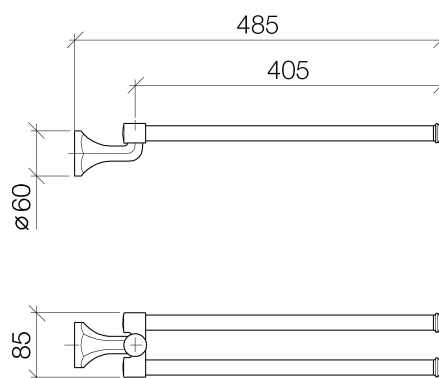

### Product specifications

- Flange  $\varnothing$  2 3/8"
- 19 1/8" projection

**Exploded assembly drawing**

**Order quantity**

<b>No.</b>	<b>Article number</b>	<b>Name</b>	<b>Installation quantity</b>
1	083030501ff	cap	1
2	08311150090	screw	1
3	08301150190	disc	2
4	90175050100ff	holder	2
5	083011521ff	ring	1
6	09311114490	pin	1
7	081736508ff	holder	1
8	0517207080090	fixing set	1