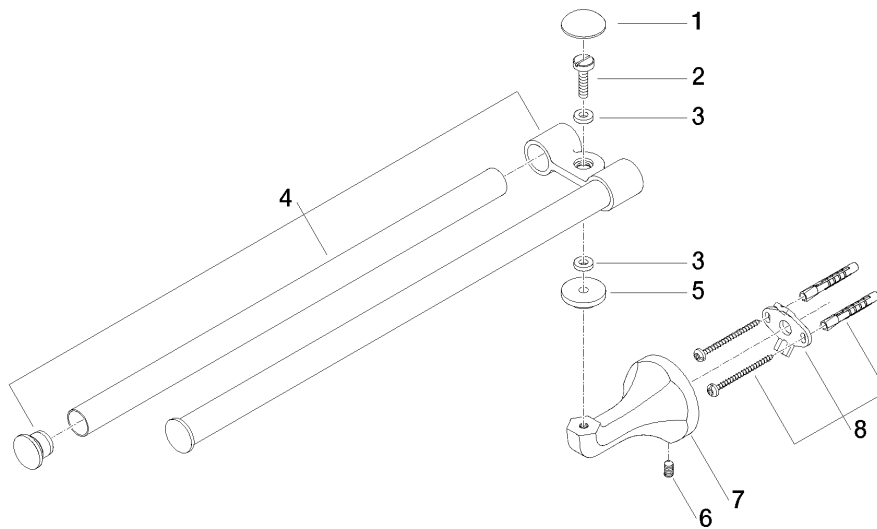

### Product specifications

- Flange  $\varnothing$  2 3/8"
- 19 1/8" projection

**Exploded assembly drawing**

**Order quantity**

<b>No.</b>	<b>Article number</b>	<b>Name</b>	<b>Installation quantity</b>
1	083030501ff	cap	1
2	08311150090	screw	1
3	08301150190	disc	2
4	90175050100ff	holder	2
5	083011521ff	ring	1
6	09311114490	pin	1
7	081736508ff	holder	1
8	0517207080090	fixing set	1