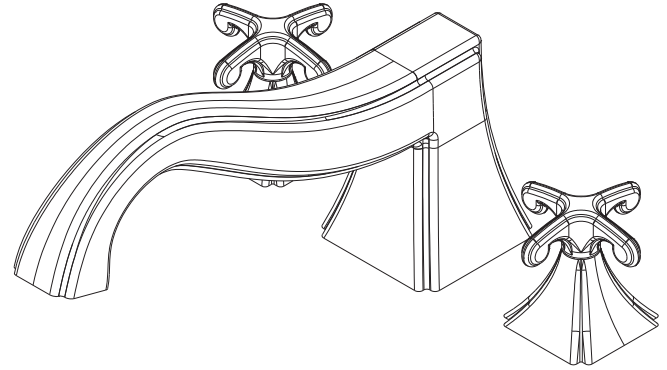

## Roman Tub Deck Trim

### Features

- Solid brass construction
- ADA compliant traditional cross handles
- 3-11/16" (9.4 cm) spout height at outlet
- 9-1/2" (24.1 cm) spout reach (c-c)
- Intended for use with Newport Brass rough valve kit (Included Accessory) which incorporates the following:
  - Brass valve bodies and spout nipple
  - Quarter-turn washerless ceramic disc 3/4" valve cartridges

### Required Accessory:

Trim, above, and Rough Valve Kit, below, must both be specified.

Application	Roman Tub			Roman Tub with Handshower					
	Hot Valve	Cold Valve	Spout Quick-Connect Fitting	Hot Valve	Cold Valve	Spout Quick-Connect Fitting	Poly-Braided Hose	Handshower Diverter	H/S Flange Hardware
Inlet/Outlet Size	3/4"	3/4"	3/4"	3/4"	3/4"	3/4"	1/2"	1/2" / 3/4"	-
Part Number	<input type="checkbox"/> 1-565			<input type="checkbox"/> 1-566					
Image									

### Product Specification:

Add "Color / Finish" suffix to Tub Deck Trim model number, below.

The Roman Tub Deck Trim shall be made of solid brass construction. Roman Tub Deck Trim shall incorporate ADA compliant traditional cross handles. Product shall incorporate a 3-11/16" (9.4 cm) spout height at outlet and a 9-1/2" (24.1 cm) spout reach (c-c). Rough valve kit shall incorporate brass valve bodies with quarter-turn washerless ceramic disc 3/4" valve cartridges and a spout nipple. Roman Tub Deck Trim shall be Newport Brass Model 2526/\_\_\_\_ which includes Newport Brass rough valve kit 1-565.