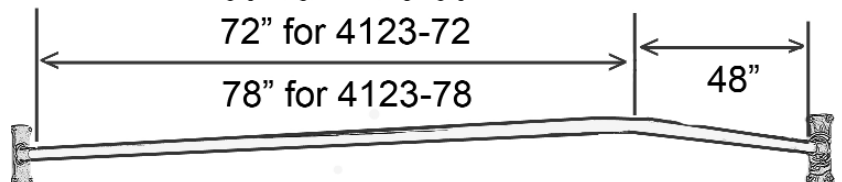

CORNER SHOWER ROD

Cat. No.
4123

L:	48"	D:	48"
L:	60"	D:	48"
L:	66"	D:	48"
L:	72"	D:	48"
L:	78"	D:	48"

Features:

- ▶ 1" Solid Brass Tubing
- ▶ Includes Rectangular Flanges: Part #300
- ▶ Available In 4 Finishes
- ▶ Available In 5 Sizes: 48", 60", 66", 72" and 78"
- ▶ All Rods Come As Two Pieces
- ▶ Rods Are Adjustable By Cutting Ends
- ▶ Ceiling Supports Available: Part #340

Finishes:

CP Polished Chrome	BN Brushed Nickel
BP Polished Brass	ORB Oil Rubbed Bronze

48" for 4123-48

60" for 4123-60

66" for 4123-66

72" for 4123-72

78" for 4123-78

Dimensions are nominal and may vary. Dimensions and specifications subject to change without notice.