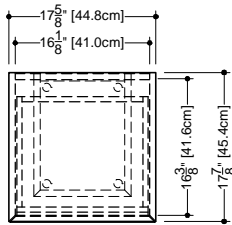

M Collection metro series

Freestanding vanity
18" height – 18" depth

Furniture

Freestanding vanity MM 1818 FS – 18" length

17 7/8" depth x 17 3/4" length x 19 1/2" height – 454 x 451 x 494 mm

finishes and colors

Note: This unit must be fixed to the wall

*ATTENTION: Interior in white mat.

WETSTYLE cannot be held responsible for any technical errors and reserves the right to make revisions without notice.

Approximate measurement.
The manufacturer accepts 1/4" (6,35mm) variance.