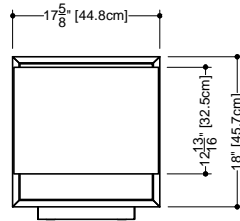

M Collection metro series

Freestanding vanity
18" height – 18" depth

Furniture

Freestanding vanity MM 1818 FS – 18" length

17 7/8" depth x 17 3/4" length x 19 1/2" height – 454 x 451 x 494 mm

finishes and colors

Note: This unit must be fixed to the wall

*ATTENTION: Interior in white mat.

WETSTYLE cannot be held responsible for any technical errors and reserves the right to make revisions without notice.

Approximate measurement.
The manufacturer accepts 1/4" (6,35mm) variance.