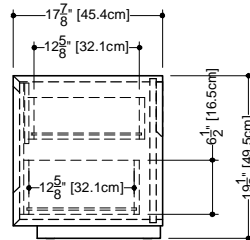

M Collection metro series

Freestanding vanity
18" height – 18" depth

Furniture

Freestanding vanity MM 1818 FS – 18" length

17 7/8" depth x 17 3/4" length x 19 1/2" height – 454 x 451 x 494 mm

finishes and colors

Note: This unit must be fixed to the wall

*ATTENTION: Interior in white mat.

WETSTYLE cannot be held responsible for any technical errors and reserves the right to make revisions without notice.

Approximate measurement.
The manufacturer accepts 1/4" (6,35mm) variance.