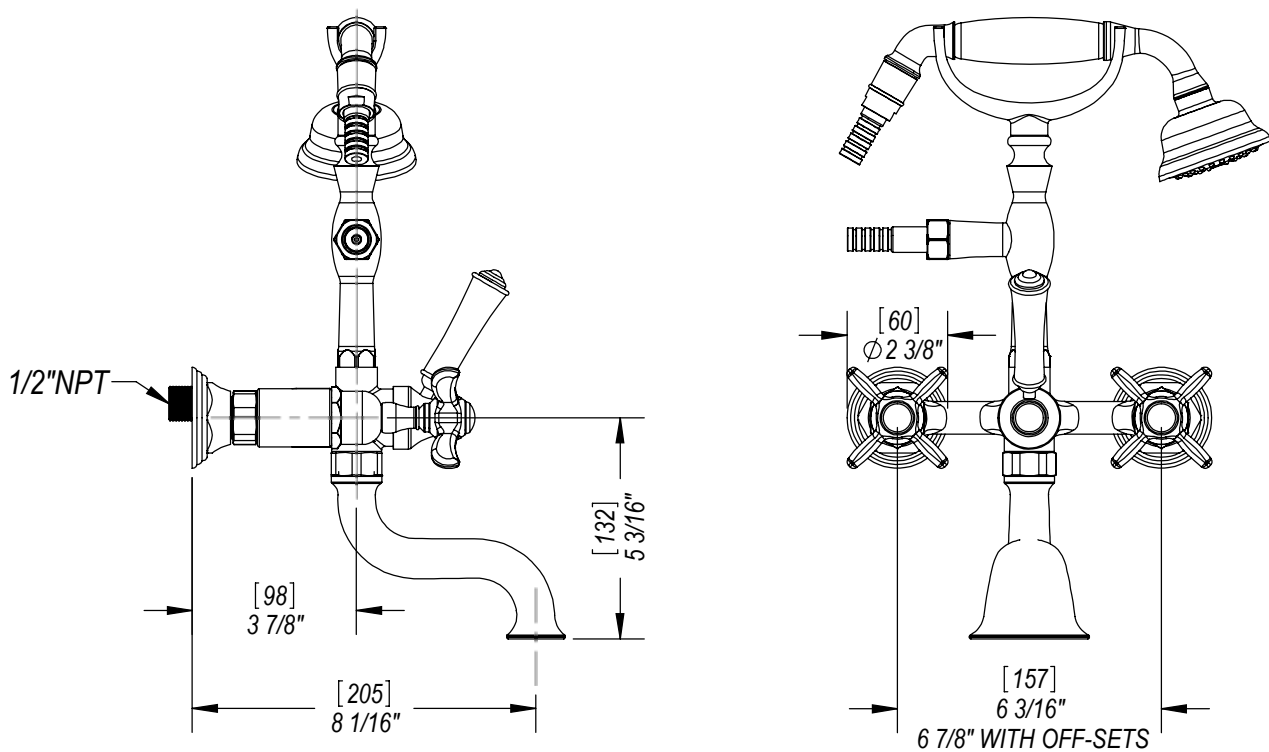

**Features**

- Brass construction with choice of 21 finishes
- Quarter Turn adjustable, ceramic disc cartridges
- Two Lever handles
- Hand Held Shower with 60" Hose

**Order Matrix**

Model	Main Finish
3WRBRVC or L	AB - Antique Brass
	ABM - Antique Brass Matt
	AC - Antique Copper
	ACM - Antique Copper Matt
	BB - Bright Brass
	CH - Chrome
	GD - Gold
	OB - Oil Rubbed Bronze
	PN - Polished Nickel
	SB - Satin Brass
	SC - Satin Chrome
	SN - Satin Nickel
	TB - Tuscan Brass
	AQ - Aqua
	BD - Bordeaux
	BK - Black
	MB - Matte Black
	MW - Matte White
	NC - Natural Cream
	RD - Red
	WH - White

**RAVEN**

Wall Mount Tub Filler with Hand Held Shower  
Model: 3WRBRVC or L XX-XX

Critical Dimensions

TEL: 905-851-6781  
FAX: 905-851-8031  
TOLL FREE: 800-461-5901

THE **Rubinet** FAUCET COMPANY

www.rubinet.com