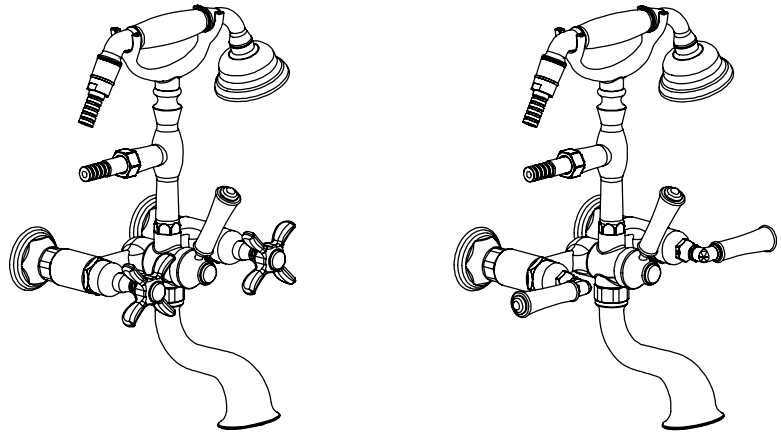

**Features**

- Brass construction with choice of 21 finishes
- Quarter Turn adjustable, ceramic disc cartridges
- Two Lever handles
- Hand Held Shower with 60" Hose

**Order Matrix**

Model	Main Finish
3WRBRVC or L	AB - Antique Brass
	ABM - Antique Brass Matt
	AC - Antique Copper
	ACM - Antique Copper Matt
	BB - Bright Brass
	CH - Chrome
	GD - Gold
	OB - Oil Rubbed Bronze
	PN - Polished Nickel
	SB - Satin Brass
	SC - Satin Chrome
	SN - Satin Nickel
	TB - Tuscan Brass
	AQ - Aqua
	BD - Bordeaux
	BK - Black
	MB - Matte Black
	MW - Matte White
	NC - Natural Cream
	RD - Red
	WH - White

**RAVEN**

Wall Mount Tub Filler with Hand Held Shower  
Model: 3WRBRVC or L XX-XX

Critical Dimensions

TEL: 905-851-6781  
FAX: 905-851-8031  
TOLL FREE: 800-461-5901

THE **Rubinet** FAUCET COMPANY

www.rubinet.com