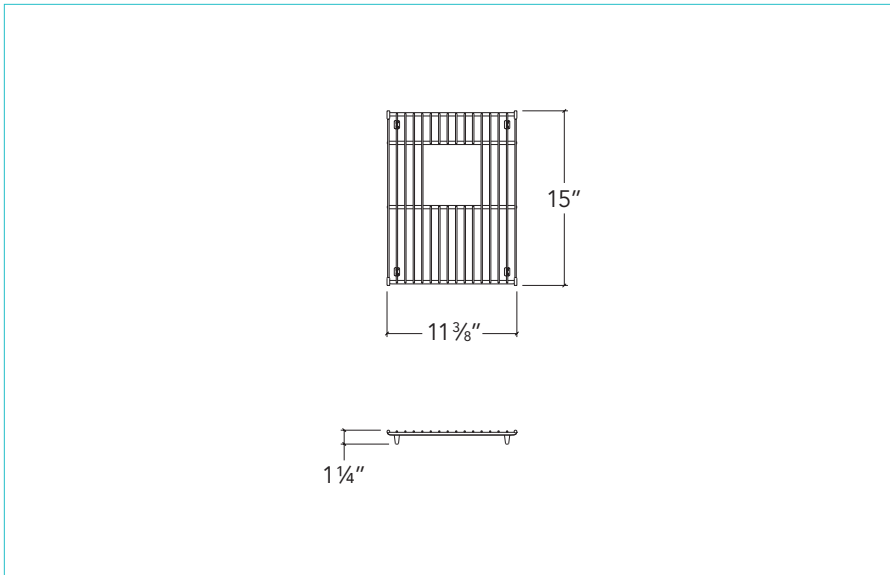

PRO INOX

H-G

Grid
for handcrafted kitchen sink

IH-G-1216

Installation

N/A

Bowl

12" x 16"

Overall

11 3/8" x 15" x 1 1/4"

Cabinet

N/A

Drain

Ø 3 1/2"

Packaging

26" x 19 1/4" x 1 5/16"