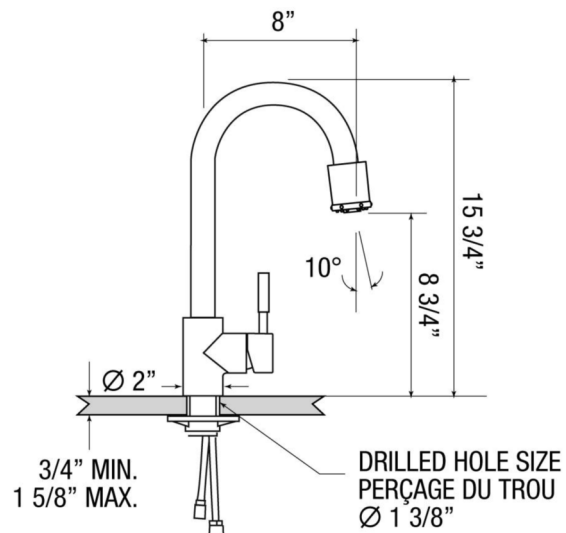

JULIEN

Donnez vie à vos idées.
Make your ideas real.

SPECIFICATIONS

Category: **Kitchen Faucets**
Type: **Topmount**
Product Name: **Azur**

MODEL: **306000 - Chrome**
306010 - Brushed Nickel

FEATURES:

- 360° swivel spout
- Pull down spray kitchen faucet
- Ceramic disk cartridge for precise water flow/temp.
- Solid brass construction for long life and durability
- 2.2 GPM conservation aerator
- Flexible and quiet braided nylon inlet hoses included with 3/8" connectors
- Dual function spray head
- Easy clean spray head
- CSA approved, LEAD FREE AB1953 compliant
- ADA compliant lever handle for easy operation
- Made in Italy

PRODUCT SPECIFICATIONS:

Contemporary pull-down spray kitchen faucet with swivel spout. Ceramic cartridge for high precision. 360° swivel head that work for any sinks size.

PROJECT/JOB INFORMATION:

Project/Job name: _____

Specifier: _____

Contractor: _____

- All dimensions are in inches

This specification is subject to change without notice. Julien assumes no responsibility for the use of superseded or voided specifications.