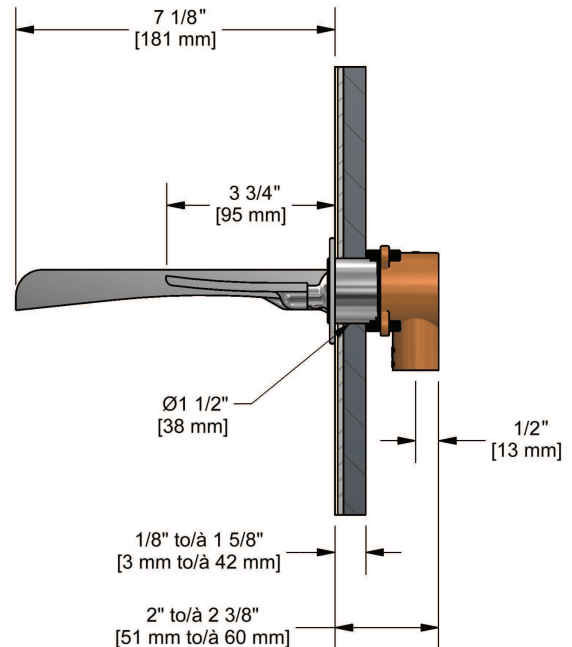

Sizes, models and finishes may differ from thoses presented.

Warranty

The Riobel inc. product carries a limited LIFETIME warranty on the finish Chrome, Gold (PVD), Brushed nickel (PVD), Night brushed (PVD), Polished nickel (PVD) and all working parts and is guaranteed from the initial date of purchase against all manufacturing defects. Other finished 1 year.

Customer Service

Ontario, West Canada : 888-287-5354 Quebec, Maritimes, United States : 866-473-8442