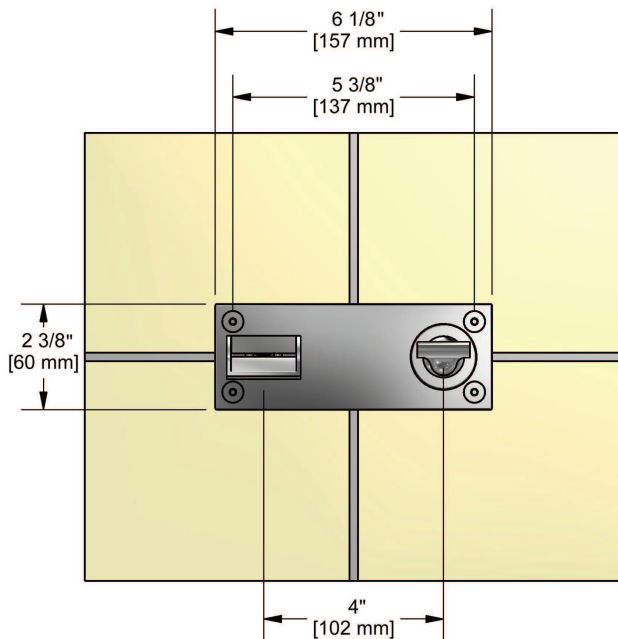

Sizes, models and finishes may differ from thoses presented.

Warranty

The Riobel inc. product carries a limited LIFETIME warranty on the finish Chrome, Gold (PVD), Brushed nickel (PVD), Night brushed (PVD), Polished nickel (PVD) and all working parts and is guaranteed from the initial date of purchase against all manufacturing defects. Other finished 1 year.

Customer Service

Ontario, West Canada : 888-287-5354 Quebec, Maritimes, United States : 866-473-8442