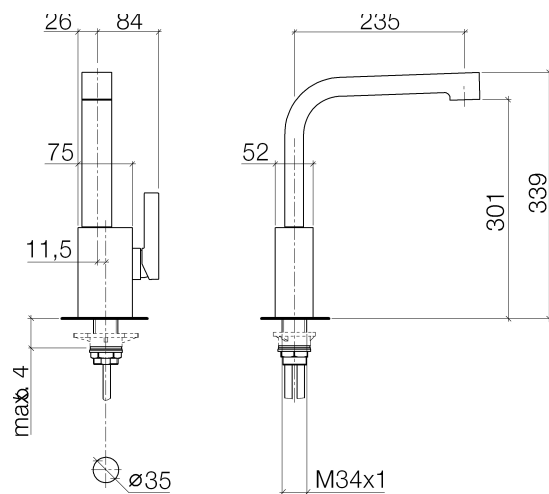

### Product specifications

- **9 1/4" projection**
- Swivel spout 360°
- Total height 13 3/8"
- Height to aerator/spout outlet 11 7/8"
- 1 3/8" hole diameter
- M 24 x 1 aerator – male thread
- Ceramic disc cartridge
- 2x M 10 x 1 x 16 1/2" high pressure hose
- Water flow rate limited to max. 1.5 gpm
- low lead compliant

### Surfaces

- chrome 33800795-000010
- matt platinum 33800795-060010

**Exploded assembly drawing**

**Order quantity**

<b>No.</b>	<b>Article number</b>	<b>Name</b>	<b>Installation quantity</b>
<b>1</b>	90110609703ff	spout	1
<b>2</b>	90230102608ff	aerator	1
<b>3</b>	09303005490	screw	1
<b>4</b>	09150506190	cartridge	1
<b>5</b>	0428101480090	accessories	1
<b>6</b>	092404167ff	nut	1
<b>7</b>	092079040ff	handle	1
<b>8</b>	09311103090	pin	1
<b>9</b>	09312001790	plug	1
<b>10</b>	0430040450090	hose	2
<b>11</b>	0423100440190	fixing set	1