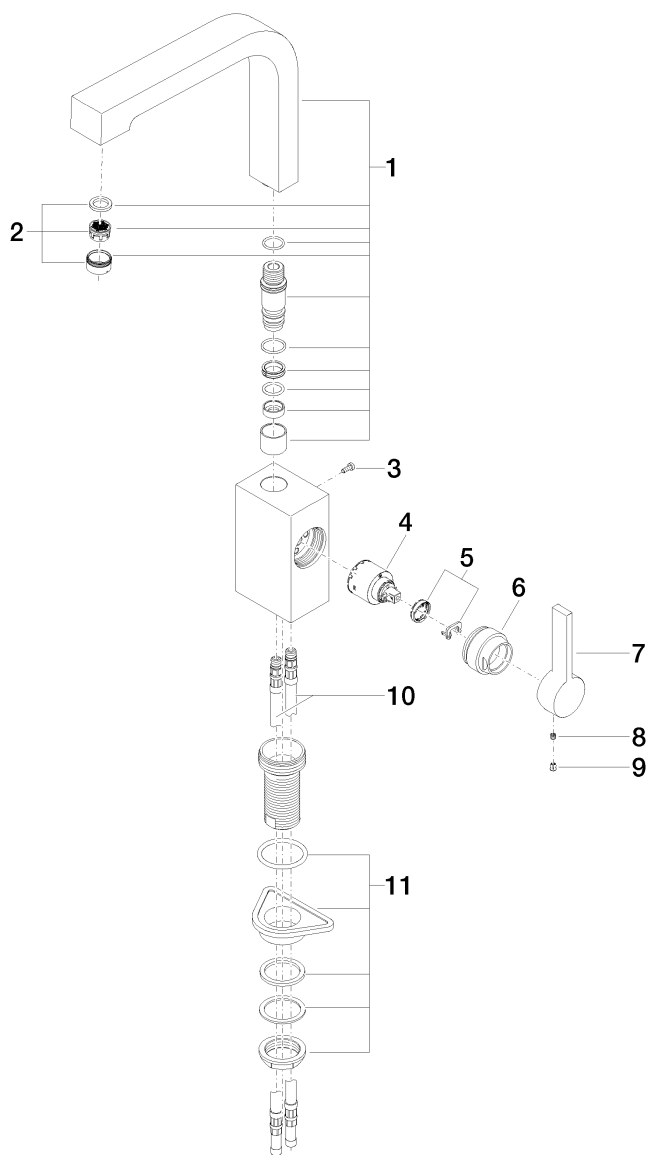

### Product specifications

- **9 1/4" projection**
- Swivel spout 360°
- Total height 13 3/8"
- Height to aerator/spout outlet 11 7/8"
- 1 3/8" hole diameter
- M 24 x 1 aerator – male thread
- Ceramic disc cartridge
- 2x M 10 x 1 x 16 1/2" high pressure hose
- Water flow rate limited to max. 1.5 gpm
- low lead compliant

### Surfaces

- chrome 33800795-000010
- matt platinum 33800795-060010

**Exploded assembly drawing**

**Order quantity**

<b>No.</b>	<b>Article number</b>	<b>Name</b>	<b>Installation quantity</b>
<b>1</b>	90110609703ff	spout	1
<b>2</b>	90230102608ff	aerator	1
<b>3</b>	09303005490	screw	1
<b>4</b>	09150506190	cartridge	1
<b>5</b>	0428101480090	accessories	1
<b>6</b>	092404167ff	nut	1
<b>7</b>	092079040ff	handle	1
<b>8</b>	09311103090	pin	1
<b>9</b>	09312001790	plug	1
<b>10</b>	0430040450090	hose	2
<b>11</b>	0423100440190	fixing set	1