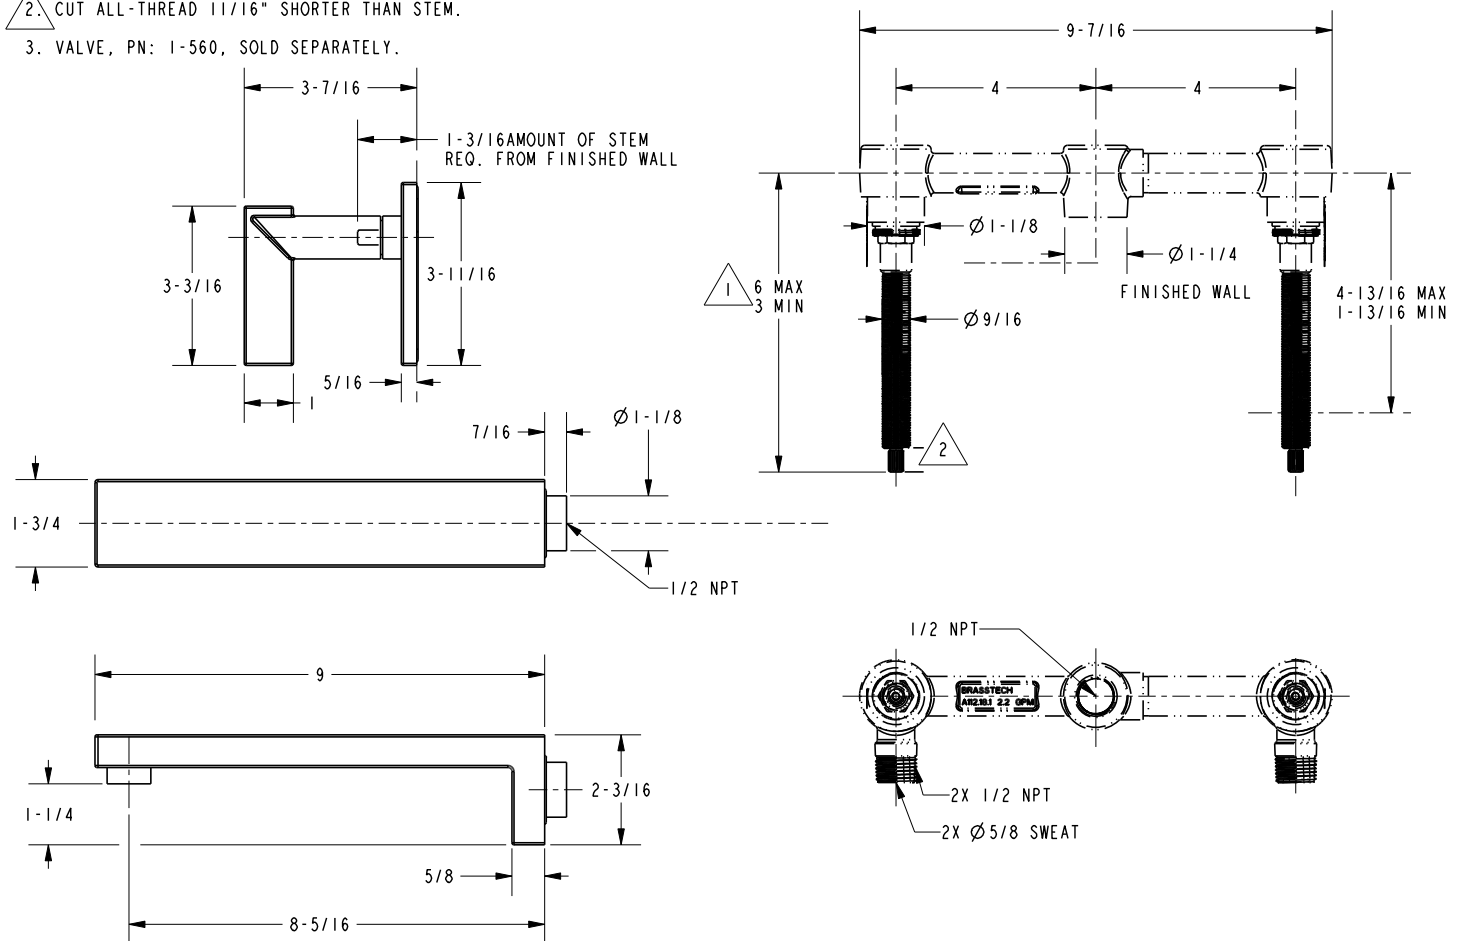

Features

- Solid brass construction
- ADA compliant contemporary lever handles
- 8-5/16" (22.7 cm) spout reach (wall-to-center)
- 1/2" NPT spout inlet fitting
- Intended for use with Newport Brass rough valve as specified (Required Accessory)
- Rough valve incorporates a brass valve body assembly
- Rough valve incorporates quarter-turn washerless ceramic disc valve cartridges

Required Accessory:

Faucet, above, and Rough Valve, below, must both be specified.

Application	Tub Only Valve*	Wall Lavatory Valve	Tub Only Valve*	Wall Lavatory Valve
Description	2-Cartridge Assembly with 16pt Spline		2-Cartridge Assembly with 20pt Spline	
Inlet/Outlet Size	1/2"	1/2"	1/2"	1/2"
Part Number	<input type="checkbox"/> 1-500	<input type="checkbox"/> 1-532	<input type="checkbox"/> 1-564	<input type="checkbox"/> 1-560
Image				

Product Specification:

Add "Color / Finish" suffix to model number, below.

The Wall-Mounted Lavatory Faucet shall be made of solid brass construction. Wall-Mounted Lavatory Faucet shall incorporate ADA compliant lever handles and a 8-5/16" (21.1 cm) spout (wall-to-center) that incorporates a 1/2" NPT inlet fitting. Wall-Mounted Lavatory Faucet shall be Newport Brass Model 3-2541/_____ and Newport Brass rough valve shall be 1-560.

3-2541

Product Dimensions *(units are in inches)*

NOTES:

- 1. CUT STEM TO DIMENSION SHOWN.
- 2. CUT ALL-THREAD 11/16" SHORTER THAN STEM.
- 3. VALVE, PN: 1-560, SOLD SEPARATELY.

Metro Wall-Mounted Lavatory Faucet 3-2541