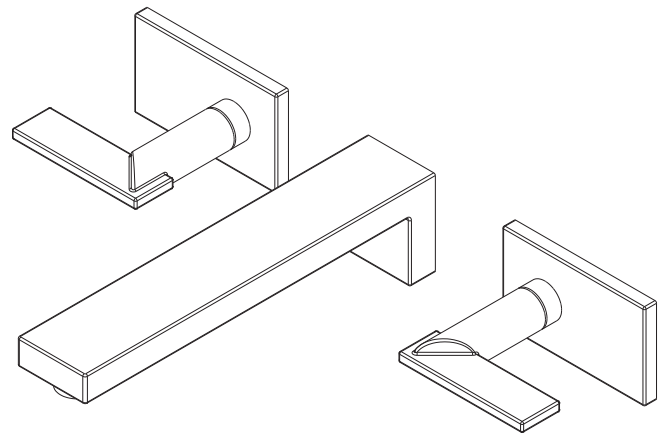

Features

- Solid brass construction
- ADA compliant contemporary lever handles
- 8-5/16" (22.7 cm) spout reach (wall-to-center)
- 1/2" NPT spout inlet fitting
- Intended for use with Newport Brass rough valve as specified (Required Accessory)
- Rough valve incorporates a brass valve body assembly
- Rough valve incorporates quarter-turn washerless ceramic disc valve cartridges

Codes / Standards Compliance

Meets or exceeds the following at date of manufacture:

- ASME A112.18.1/CSA B125.1
- IAPMO/cUPC
- NSF 61
- IPC
- ADA
- ICC/ANSI A117.1
- Energy Policy Act of 1992
- All applicable US Federal and State material regulations
- EPA Watersense

**Wall-Mounted Lavatory Faucet
3-2541**

Colors / Finishes

- 15: Polished Nickel
- 15S: Satin Nickel
- 26: Polished Chrome
- 10B: Oil Rubbed Bronze
- Other: Refer to the Newport Brass catalog for additional color/finish options.

Specified Model

Model	Description	Colors / Finishes				
3-2541	Wall-Mounted Lavatory Faucet	☐ 15	☐ 15S	☐ 26	☐ 10B	☐ Other

Required Accessory:

Faucet, above, and Rough Valve, below, must both be specified.

Application	Tub Only Valve*	Wall Lavatory Valve	Tub Only Valve*	Wall Lavatory Valve
Description	2-Cartridge Assembly with 16pt Spline		2-Cartridge Assembly with 20pt Spline	
Inlet/Outlet Size	1/2"	1/2"	1/2"	1/2"
Part Number	☐ 1-500	☐ 1-532	☐ 1-564	☐ 1-560
Image				

Product Specification:

Add "Color / Finish" suffix to model number, below.

The Wall-Mounted Lavatory Faucet shall be made of solid brass construction. Wall-Mounted Lavatory Faucet shall incorporate ADA compliant lever handles and a 8-5/16" (21.1 cm) spout (wall-to-center) that incorporates a 1/2" NPT inlet fitting. Wall-Mounted Lavatory Faucet shall be Newport Brass Model 3-2541/_____ and Newport Brass rough valve shall be 1-560.