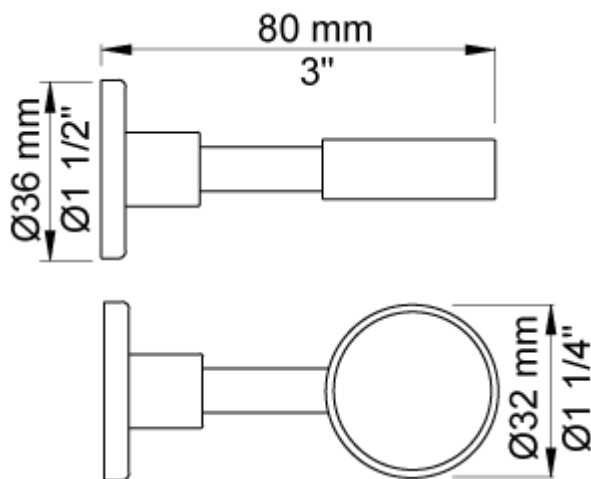

Date:

Client:

Project:

VOLA product: T5

T5

Towel ring.

Available in colours

- Color 02, Grey
- Color 04, Light blue
- Color 05, Orange
- Color 06, Light green
- Color 08, Yellow
- Color 09, Dark grey
- Color 12, Mocca
- Color 14, Bright red
- Color 15, Dark blue
- Color 16, Polished chrome
- Color 17, Gloss black
- Color 18, White
- Color 19, Natural brass
- Color 20, Brushed chrome
- Color 21, Carmine red
- Color 25, Pink
- Color 27, Matt black