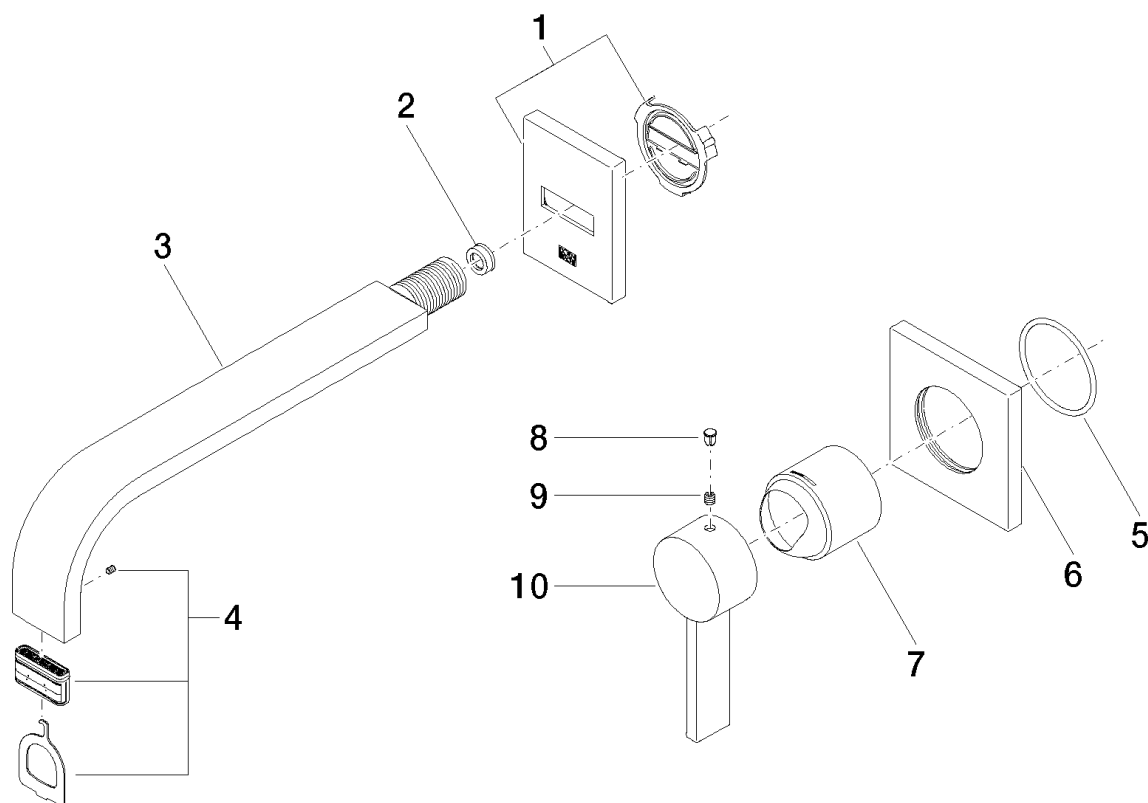

Exploded assembly drawing

Order quantity

No.	Article number	Name	Installation quantity
1	90277803800ff	rosette	1
2	09230107990	flow reducer	1
3	04282214810ff	spout	1
4	9029030450090	aerator	1
5	09141004990	seal	1
6	092778039ff	rosette	1
7	091102287ff	cover	1
8	09312001790	plug	1
9	09311103090	pin	1
10	092078058ff	handle	1