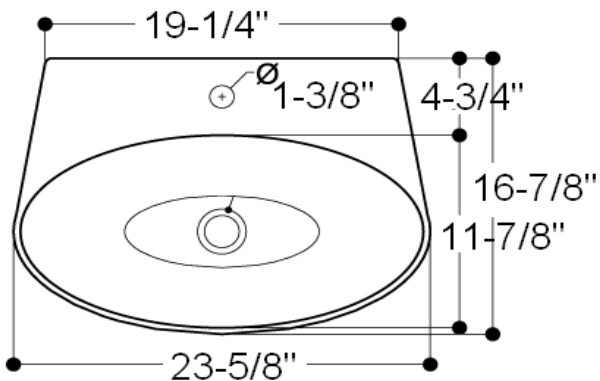

product name	H10 60 Oval Basin
	H10 50 Oval Basin
	H10 40 Oval Basin

item #-	82095
	82091
	82090

60

50

40