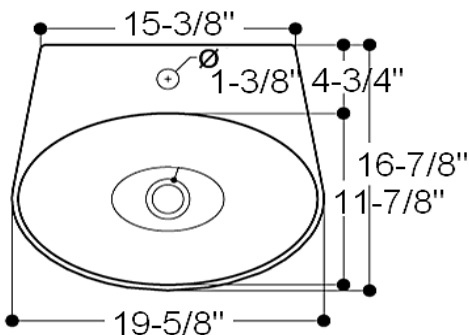

product name	H10 60 Oval Basin
	H10 50 Oval Basin
	H10 40 Oval Basin

item #-	82095
	82091
	82090

60

50

40