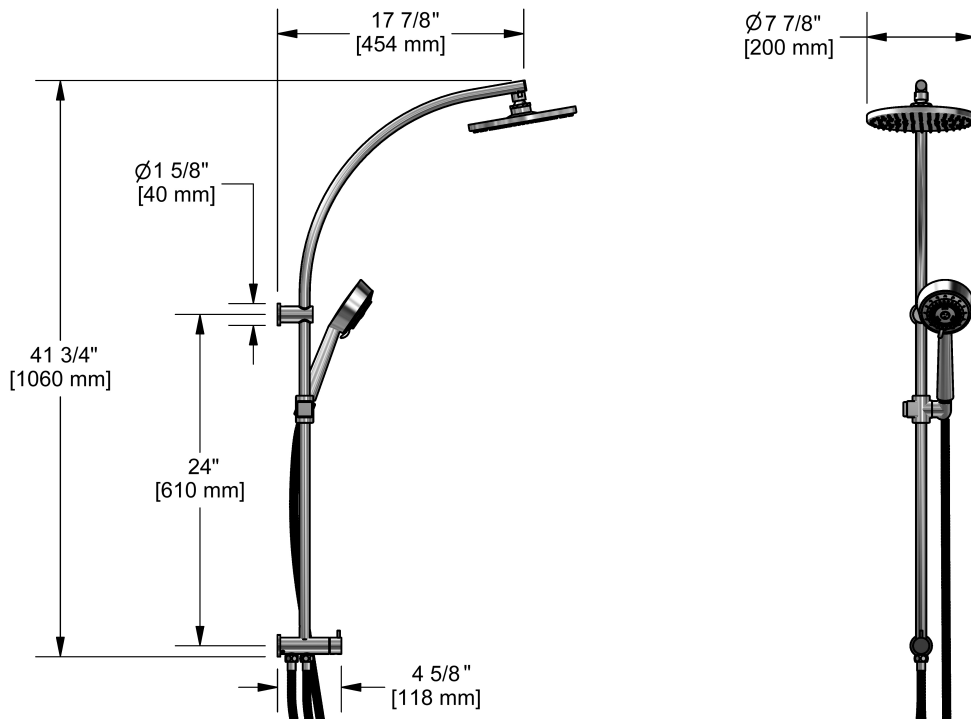

Sizes, models and finishes may differ from those presented.

Warranty

The Riobel inc. product carries a limited LIFETIME warranty on the finish Chrome, Gold (PVD), Brushed nickel (PVD), Night brushed (PVD), Polished nickel (PVD) and all working parts and is guaranteed from the initial date of purchase against all manufacturing defects. Other finished 1 year.

Customer Service

Ontario, West Canada : 888-287-5354 Quebec, Maritimes, United States : 866-473-8442