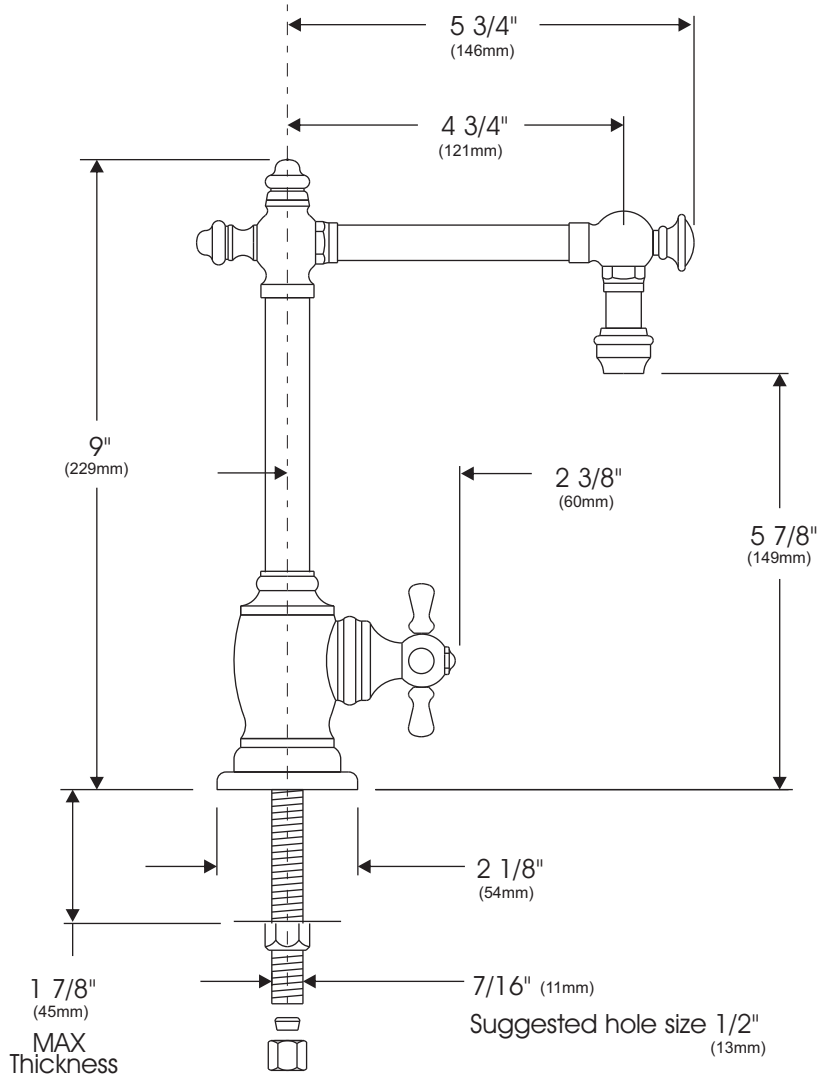

41180 Raintree Court
Murrieta, CA 92562
1-888-304-0660
www.waterstoneco.com

ITEM NO: **1750C**

STYLE: **TOWSON**

INTENDED USE:
FILTRATION FAUCET - COLD ONLY

CUSTOMER NAME:

JOB NO:

DIMENSIONS MAY VARY AND ARE SUBJECT TO CHANGE. NO RESPONSIBILITY IS ASSUMED FOR USE OF SUPERCEDED OR VOIDED DATA

Technical Specifications

- Solid brass construction.
- 1/4 turn ceramic disk valve cartridges.
- Cross handle.
- 1.1 gpm maximum flow rate.
- 360 degree swivel spout.

Codes/Standards Applicable

Specified model meets or exceeds the following: