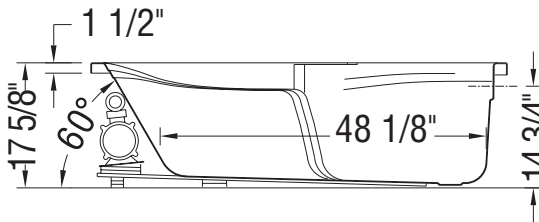

WHIRLPOOL SYSTEM

AIR SYSTEM

- (P): Indicates optional grab bar positioning
- (▲): Indicates whirlpool jets positioning
- (△): Indicates suction positioning
- (•): Indicates airjets positioning
- (⚡): Indicates chromatherapy light positioning

All dimensions are approximate. Structure measurements must be verified against the unit to ensure proper fit.