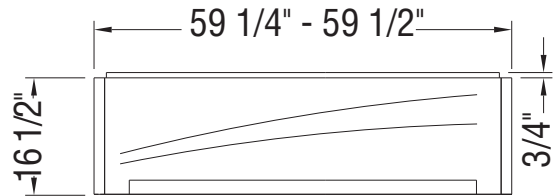

WHIRLPOOL SYSTEM

AIR SYSTEM

- (P): Indicates optional grab bar positioning
- (▲): Indicates whirlpool jets positioning
- (△): Indicates suction positioning
- (•): Indicates airjets positioning
- (⚡): Indicates chromatherapy light positioning

All dimensions are approximate. Structure measurements must be verified against the unit to ensure proper fit.