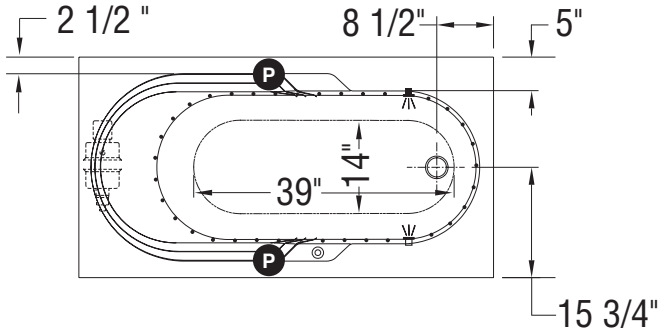

WHIRLPOOL SYSTEM

AIR SYSTEM

- (P): Indicates optional grab bar positioning
- (▲): Indicates whirlpool jets positioning
- (△): Indicates suction positioning
- (•): Indicates airjets positioning
- (⚡): Indicates chromatherapy light positioning

All dimensions are approximate. Structure measurements must be verified against the unit to ensure proper fit.