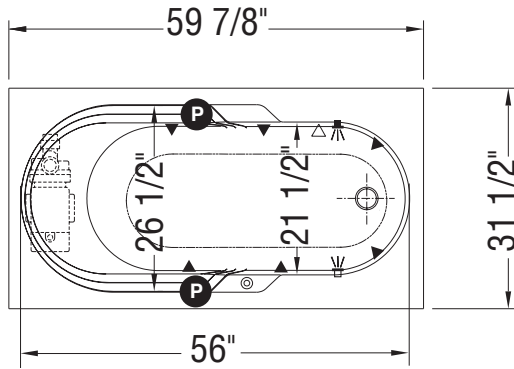

WHIRLPOOL SYSTEM

AIR SYSTEM

- (P): Indicates optional grab bar positioning
- (▲): Indicates whirlpool jets positioning
- (△): Indicates suction positioning
- (•): Indicates airjets positioning
- (⚡): Indicates chromatherapy light positioning

All dimensions are approximate. Structure measurements must be verified against the unit to ensure proper fit.