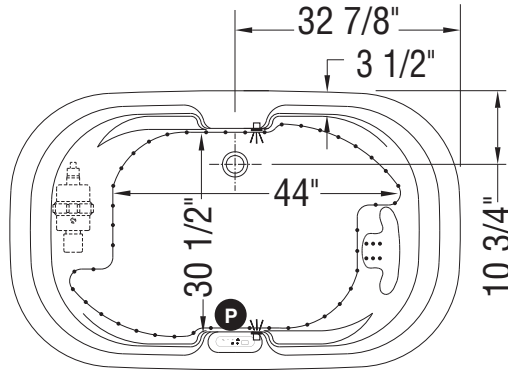

WHIRLPOOL SYSTEM

AIR SYSTEM

- (P): Indicates optional grab bar positioning
 - (▲): Indicates whirlpool jets positioning
 - (△): Indicates suction positioning
 - (•): Indicates airjets positioning
 - (⚡): Indicates chromatherapy light positioning
- Bathtub base includes anti-vibration Neutra-Phone leg supports (not shown).
All dimensions are approximate. Structure measurements must be verified against the unit to ensure proper fit.