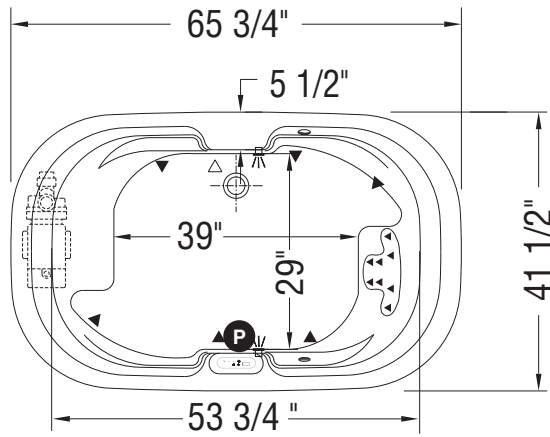

WHIRLPOOL SYSTEM

AIR SYSTEM

- (P): Indicates optional grab bar positioning
 - (▲): Indicates whirlpool jets positioning
 - (△): Indicates suction positioning
 - (•): Indicates airjets positioning
 - (⚡): Indicates chromatherapy light positioning
- Bathtub base includes anti-vibration Neutra-Phone leg supports (not shown).
All dimensions are approximate. Structure measurements must be verified against the unit to ensure proper fit.