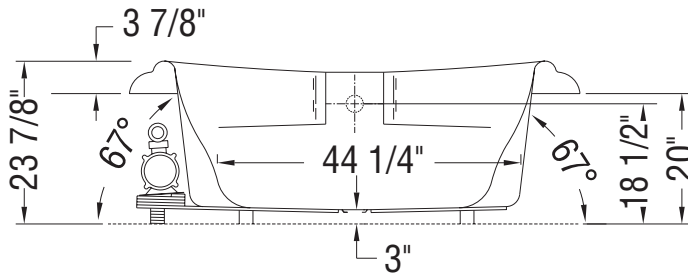

WHIRLPOOL SYSTEM

AIR SYSTEM

- (P): Indicates optional grab bar positioning
 - (▲): Indicates whirlpool jets positioning
 - (△): Indicates suction positioning
 - (•): Indicates airjets positioning
 - (⚡): Indicates chromatherapy light positioning
- Bathtub base includes anti-vibration Neutra-Phone leg supports (not shown).
All dimensions are approximate. Structure measurements must be verified against the unit to ensure proper fit.