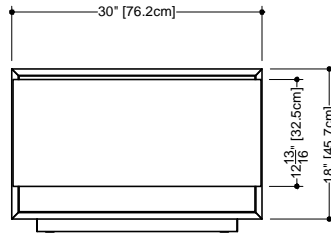

M Collection metro series
 Freestanding vanity
 18" height – 18" depth

Furniture

Freestanding vanity MM 3018 FS – 30" length

17 7/8" depth x 29 3/4" length x 19 1/2" height – 454 x 756 x 494 mm

Finishes and colors