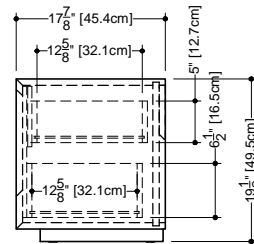

M Collection metro series
 Freestanding vanity
 18" height – 18" depth

Furniture

Freestanding vanity MM 3018 FS – 30" length

17 7/8" depth x 29 3/4" length x 19 1/2" height – 454 x 756 x 494 mm

Finishes and colors