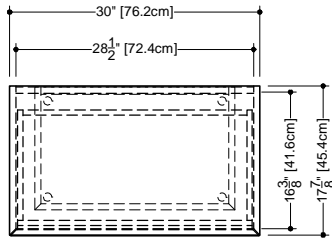

M Collection metro series
 Freestanding vanity
 18" height – 18" depth

Furniture

Freestanding vanity MM 3018 FS – 30" length

17 7/8" depth x 29 3/4" length x 19 1/2" height – 454 x 756 x 494 mm

Finishes and colors