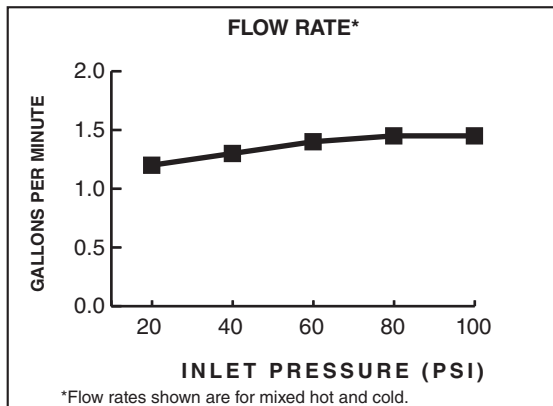

CODES AND STANDARDS

These products meet or exceed the following codes and standards:

- **ASME A112.18.1**
- **CSA B 125.1**
- **NSF 61/Section 9 and Annex G**

	Product Number	Description	Finish Options		
			Polished Chrome	Oil Rubbed Bronze	PVD Satin Nickel
			002	224	295
	7420.801	Portsmouth Widespread with Metal Speed Connect® Pop-up drain. Metal Lever handles.			
	7420.821	Portsmouth Widespread with Metal Speed Connect Pop-up drain. Metal Cross handles.			

Meets the American Disabilities Act Guidelines and **ANSI A117.1** Requirements for the physically challenged.