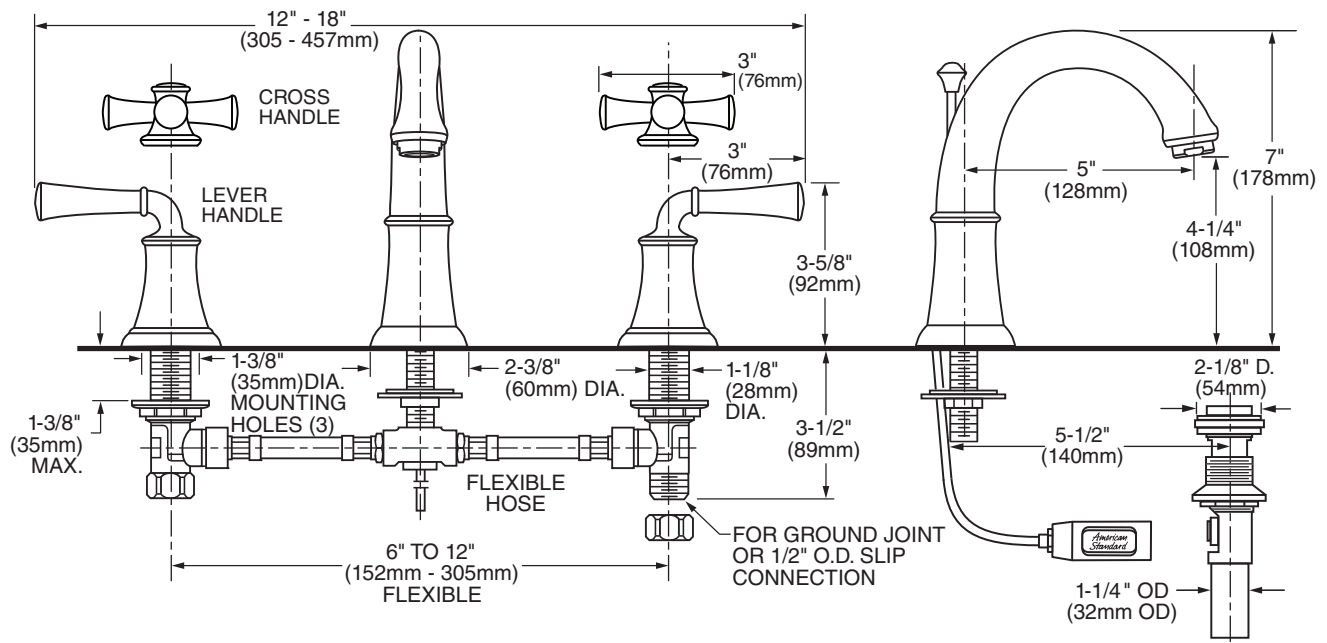

7420.801 Shown

MODEL NUMBER:

■ **7420.801 Portsmouth Widespread**
Metal Speed Connect® Pop-up drain.
Metal Lever handles.

■ **7420.821 Portsmouth Widespread**
Metal Speed Connect Pop-up drain.
Metal Cross handles.

GENERAL DESCRIPTION:

Cast brass valve bodies with flexible hose connections for 6" to 12" (152mm to 305mm) installations. 1/4 turn washerless ceramic disc valve cartridges. Choice of metal lever or metal cross handles. Cast brass spout. One-half inch male inlet shanks with brass coupling nuts. 20" (500mm) long flexible stainless steel drain cable is pre-assembled to spout. Metal Speed Connect® drain body with 1-1/4 inch (32mm) tail piece. 1.5 gpm/5.7L/min. maximum flow rate.

Exclusive Speed Connect Metal Drain:

- Fewer parts. Installs in less time.
- No adjustments required - seals the first time, every time.
- Flexible stainless steel cable - installs effortlessly in tight spaces.

Choice of Finishes: Wide range of durable finishes.

SUGGESTED SPECIFICATION:

Two handle widespread lavatory faucet shall feature cast brass valve bodies with flexible hose connections for 6" to 12" installations. Shall also feature 1/4 turn washerless ceramic disc valve cartridges. Shall also feature a metal drain body with stainless steel cable actuation. Fitting shall be American Standard Model # 7420.____.