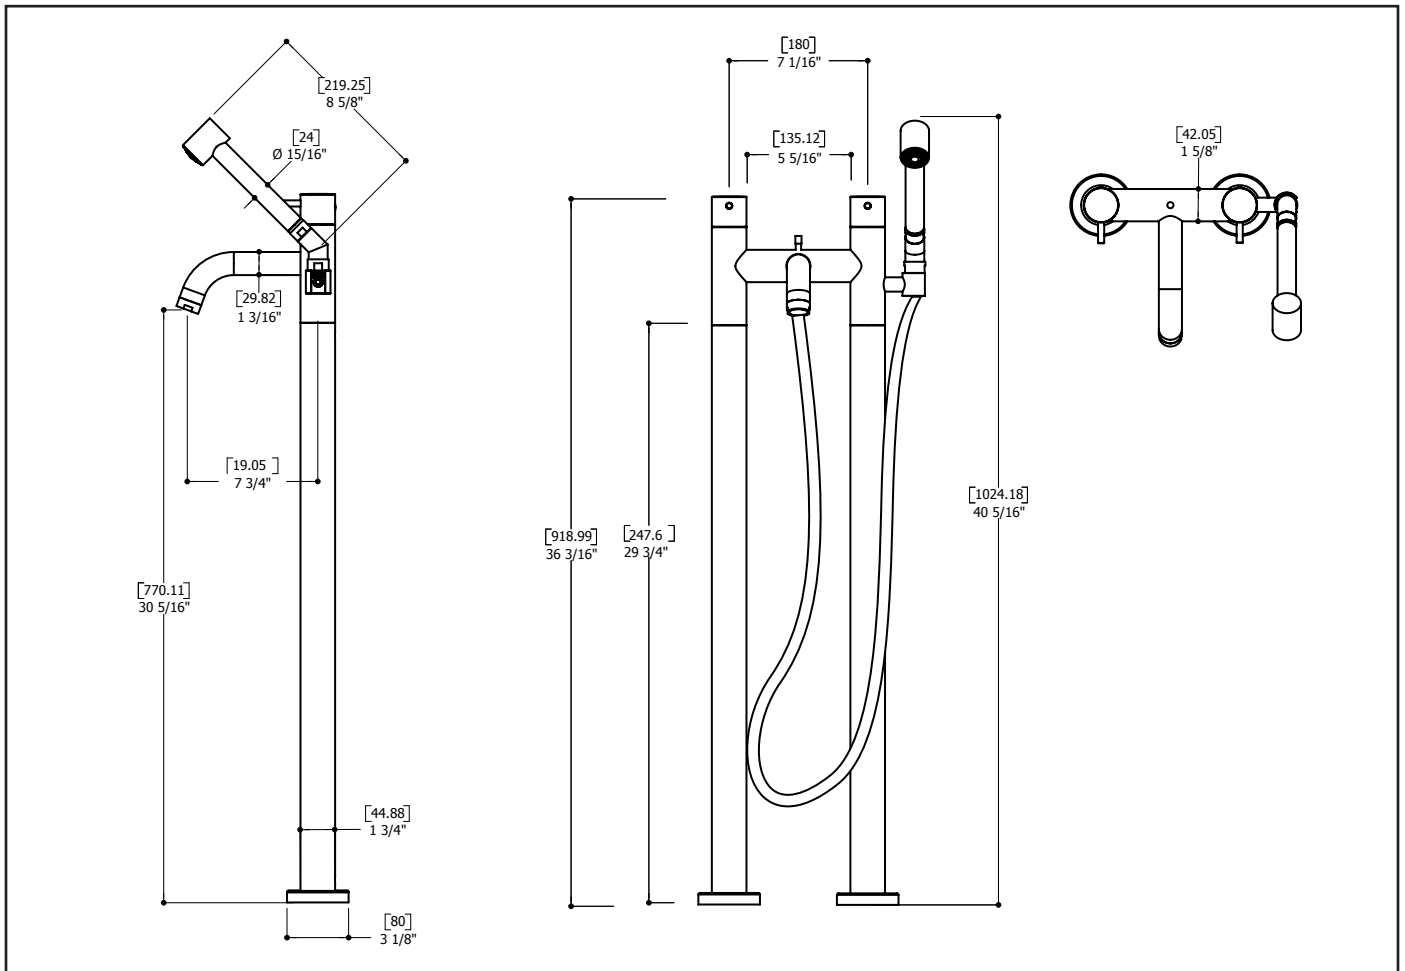

TECHNICAL SPECIFICATIONS

FEATURES:

- Solid brass construction
- High quality finishing
- Floor mount
- 7 3/4" spout C to C
- Handshower single action
- 3/4 N.P.T.
- 12 GPM
- CSA approved

SERVICE PARTS