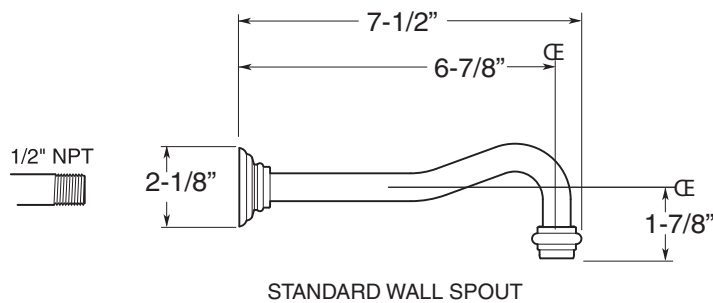

FEATURES:

- All brass construction, Independent corner valves
Includes lift & turn style drain assembly.
- Extended wall vessel spout, 10-1/2" long, available P/N: 18.07.018
- Quarter turn ceramic disc valve cartridge.
- Available in all finishes. Warranty varies according to finish selection.
- Certified to meet and exceed the following codes and standards:
ASME A112.18.1-2005/CSAB125.1-2005

Specifications

Series 350

Wall/Vessel Lavatory Set

Orleans Handle
(Porcelain Lever)

1.355707S

(1.355707ST - Trim Only)

Note: Measurements are subject to change or cancellation. No responsibility is assumed for use of superseded or voided pages.