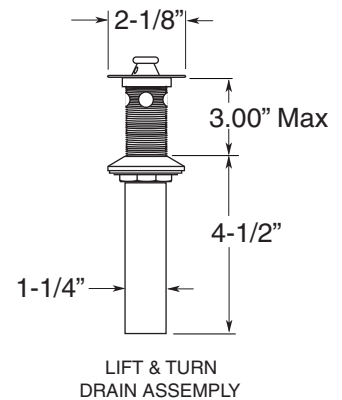

FEATURES:

- All brass construction, Independent corner valves
Includes lift & turn style drain assembly.
- Extended wall vessel spout, 10-1/2" long, available P/N: 18.07.018
- Quarter turn ceramic disc valve cartridge.
- Available in all finishes. Warranty varies according to finish selection.
- Certified to meet and exceed the following codes and standards:
ASME A112.18.1-2005/CSAB125.1-2005

Specifications

Series 350

Wall/Vessel Lavatory Set

Orleans Handle
(Porcelain Lever)

1.355707S

(1.355707ST - Trim Only)

Note: Measurements are subject to change or cancellation. No responsibility is assumed for use of superseded or voided pages.