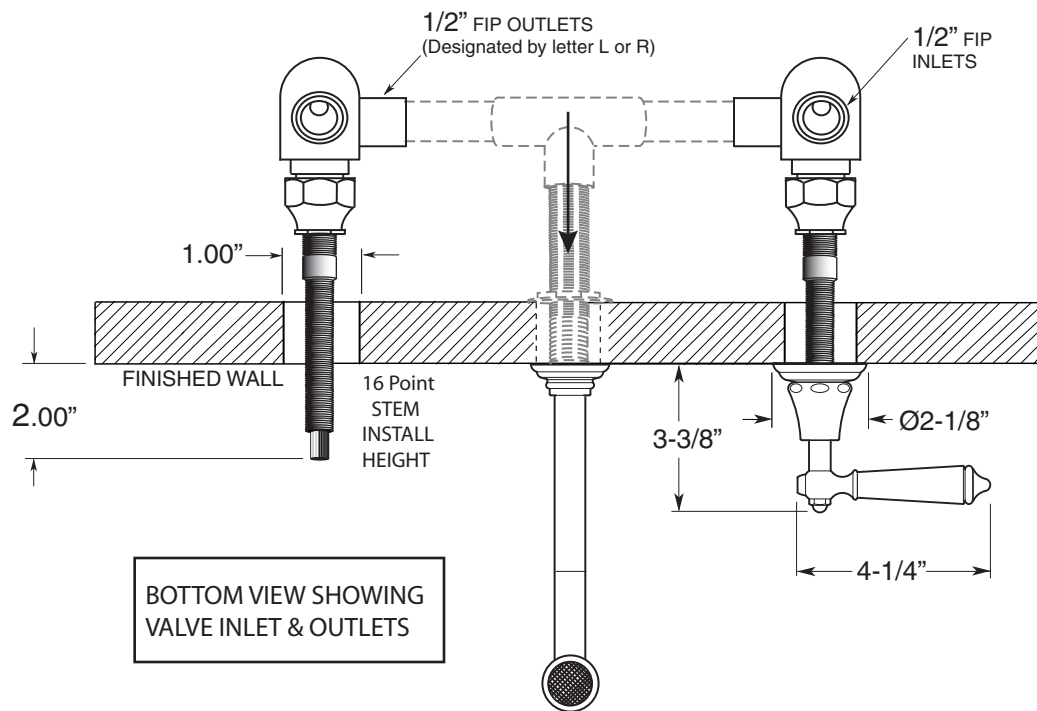

FEATURES:

- All brass construction, Independent corner valves
Includes lift & turn style drain assembly.
- Extended wall vessel spout, 10-1/2" long, available P/N: 18.07.018
- Quarter turn ceramic disc valve cartridge.
- Available in all finishes. Warranty varies according to finish selection.
- Certified to meet and exceed the following codes and standards:
ASME A112.18.1-2005/CSAB125.1-2005

Specifications

Series 350

Wall/Vessel Lavatory Set

Orleans Handle
(Porcelain Lever)

1.355707S

(1.355707ST - Trim Only)

Note: Measurements are subject to change or cancellation. No responsibility is assumed for use of superseded or voided pages.