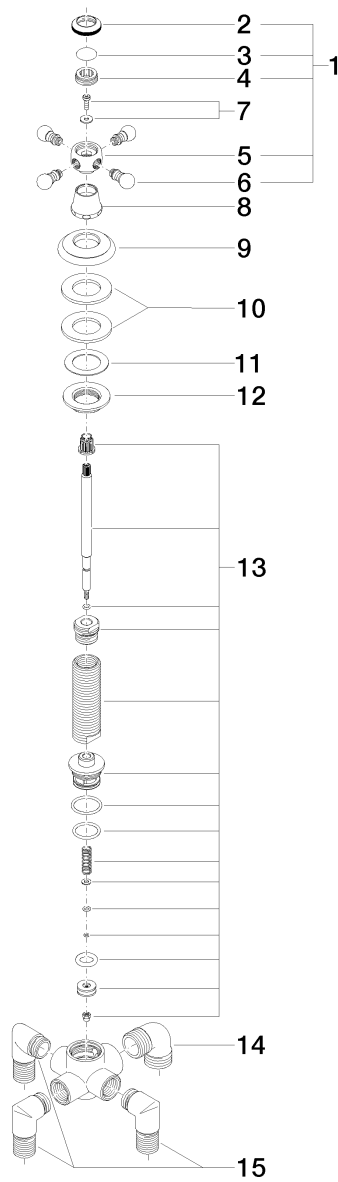

Product specifications

- Automatic pull diverter
- 1x 3/4" outlet
- 1x 1/2" outlet
- Flange diameter 2 1/8"
- 2 inlets 1/2"
- Deck mounted

Surfaces

- chrome 29140360-00
- chrome 29140360-00
- matt platinum 29140360-06
- matt platinum 29140360-06
- platinum 29140360-08
- platinum 29140360-08
- brass 29140360-09
- brass 29140360-09

Exploded assembly drawing

Order quantity

No.	Article number	Name	Installation quantity
1	04203600208ff	handle	1
2	092036005ff	handle	1
3	09260101690	accessories	1
4	09208300690	handle	1
5	092036002ff	handle	1
6	092036004ff	handle	4
7	0430300290090	fixing set	1
8	092102055ff	cover	1
9	092735001ff	rosette	1
10	09140501490	seal	2
11	09144000290	seal	1
12	09231000490	nut	1
13	0430010130190	diverter	1
14	09110300890	connection	1
15	09110300990	connection	3