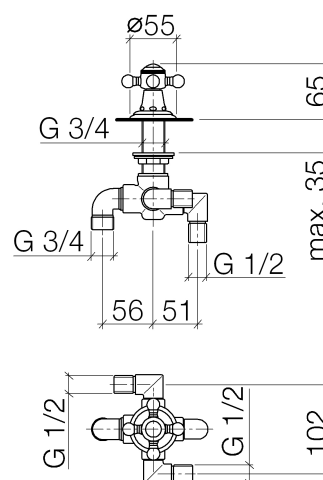

Product specifications

- Automatic pull diverter
- 1x 3/4" outlet
- 1x 1/2" outlet
- Flange diameter 2 1/8"
- 2 inlets 1/2"
- Deck mounted

Surfaces

- chrome 29140360-00
- chrome 29140360-00
- matt platinum 29140360-06
- matt platinum 29140360-06
- platinum 29140360-08
- platinum 29140360-08
- brass 29140360-09
- brass 29140360-09

Exploded assembly drawing

Order quantity

No.	Article number	Name	Installation quantity
1	04203600208ff	handle	1
2	092036005ff	handle	1
3	09260101690	accessories	1
4	09208300690	handle	1
5	092036002ff	handle	1
6	092036004ff	handle	4
7	0430300290090	fixing set	1
8	092102055ff	cover	1
9	092735001ff	rosette	1
10	09140501490	seal	2
11	09144000290	seal	1
12	09231000490	nut	1
13	0430010130190	diverter	1
14	09110300890	connection	1
15	09110300990	connection	3