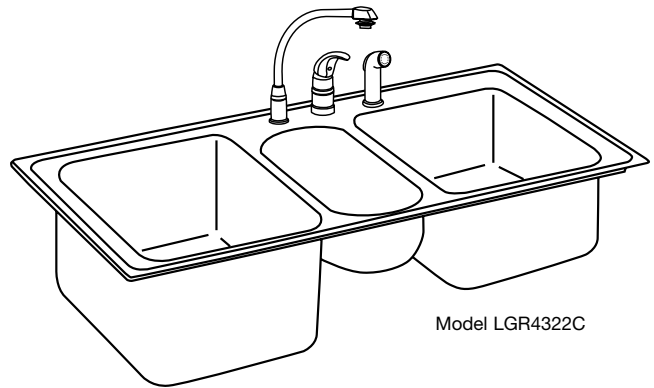

DESIGN FEATURES

Bowl Depths: 10" (left bowl), 5-1/8" (center bowl), 8" (right bowl).

Bowl and Faucet Deck Recessed: 3/16" below outside edge of sink.

Finish: Exposed surfaces are hand blended to a lustrous highlighted satin finish.

Underside: Fully protected by heavy duty Sound Guard® undercoating to dampen sound and prevent condensation.

OTHER

Drain Opening: 3-1/2".

NOTE: Unless otherwise specified, sink is furnished with 3 faucet holes as shown.

These sinks are listed by the International Association of Plumbing and Mechanical Officials as meeting the requirements of the Uniform Plumbing Code.

Model LGR4322C

SINK DIMENSIONS (INCHES)*

Model Number	Overall		Inside Left Bowl			Inside Center Bowl			Inside Right Bowl			Cutout in Countertop (1 1/2" Radius Corners)		No. of 1 1/2" Dia. Faucet Holes 4" Center	Minimum Cabinet Size	Ship. Wt. Lbs.
	L	W	L	W	D	L	W	D	L	W	D	L	W			
LGR4322C	43	22	14	18	10	7 1/2	15 3/4	5 1/8	13 1/2	16	8	42 3/8	21 3/8	3	48	38
LGR4322	43	22	14	18	10	7 1/2	15 3/4	5 1/8	13 1/2	16	8	42 3/8	21 3/8	1, 2, 3, 4 or 5	48	33

*Length is left to right. Width is front to back.

SEE OTHER SIDE FOR PRODUCT DIMENSIONS.

ALL DIMENSIONS IN INCHES, TO CONVERT TO MILLIMETERS MULTIPLY BY 25.4.

In keeping with our policy of continuing product improvement, Elkay reserves the right to change product specifications without notice.