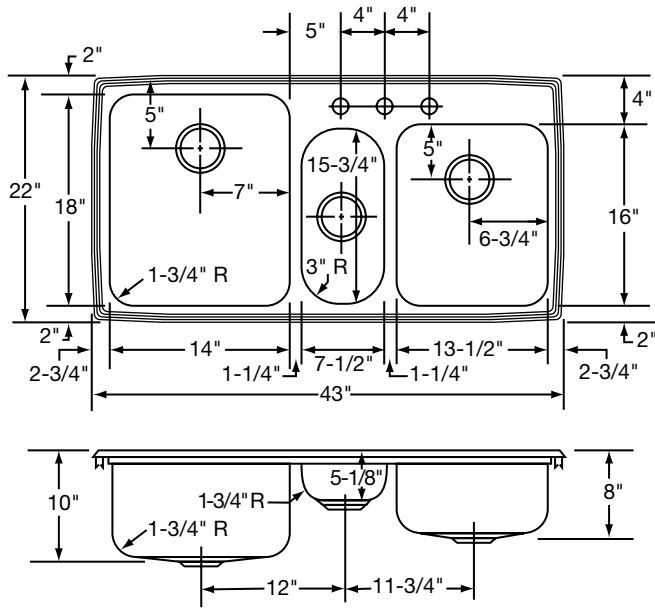

DESIGN FEATURES

Bowl Depths: 10" (left bowl), 5-1/8" (center bowl), 8" (right bowl).

Bowl and Faucet Deck Recessed: 3/16" below outside edge of sink.

Finish: Exposed surfaces are hand blended to a lustrous highlighted satin finish.

These sinks are listed by the International Association of Plumbing and Mechanical Officials as meeting the requirements of the Uniform Plumbing Code.

Model LGR4322C

SINK DIMENSIONS (INCHES)*

Model Number	Overall		Inside Left Bowl			Inside Center Bowl			Inside Right Bowl			Cutout in Countertop (1 1/2" Radius Corners)		No. of 1 1/2" Dia. Faucet Holes 4" Center	Minimum Cabinet Size	Ship. Wt. Lbs.
	L	W	L	W	D	L	W	D	L	W	D	L	W			
LGR4322C	43	22	14	18	10	7 1/2	15 3/4	5 1/8	13 1/2	16	8	42 3/8	21 3/8	3	48	38
LGR4322	43	22	14	18	10	7 1/2	15 3/4	5 1/8	13 1/2	16	8	42 3/8	21 3/8	1, 2, 3, 4 or 5	48	33

*Length is left to right. Width is front to back.

SEE OTHER SIDE FOR PRODUCT DIMENSIONS.

ALL DIMENSIONS IN INCHES, TO CONVERT TO MILLIMETERS MULTIPLY BY 25.4.

In keeping with our policy of continuing product improvement, Elkay reserves the right to change product specifications without notice.

**Traditional Gourmet
Triple Bowl Sink and Sink Package
Models LGR4322 and LGR4322C**

**ELKAY®
SPECIFICATIONS**

Model LGR43223 Illustrated

HOLE DRILLING CONFIGURATIONS