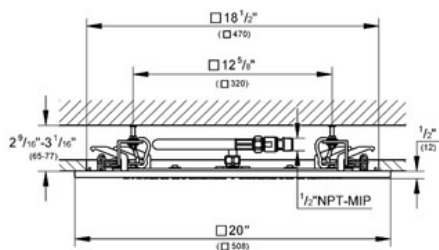

GROHE America, Inc | 200 North Gary Avenue, Suite G, Roselle, IL 60172
Phone: +1 (800) 444-7643 | Fax: +1 (800) 225-2778 | us-customerservice@grohe.com