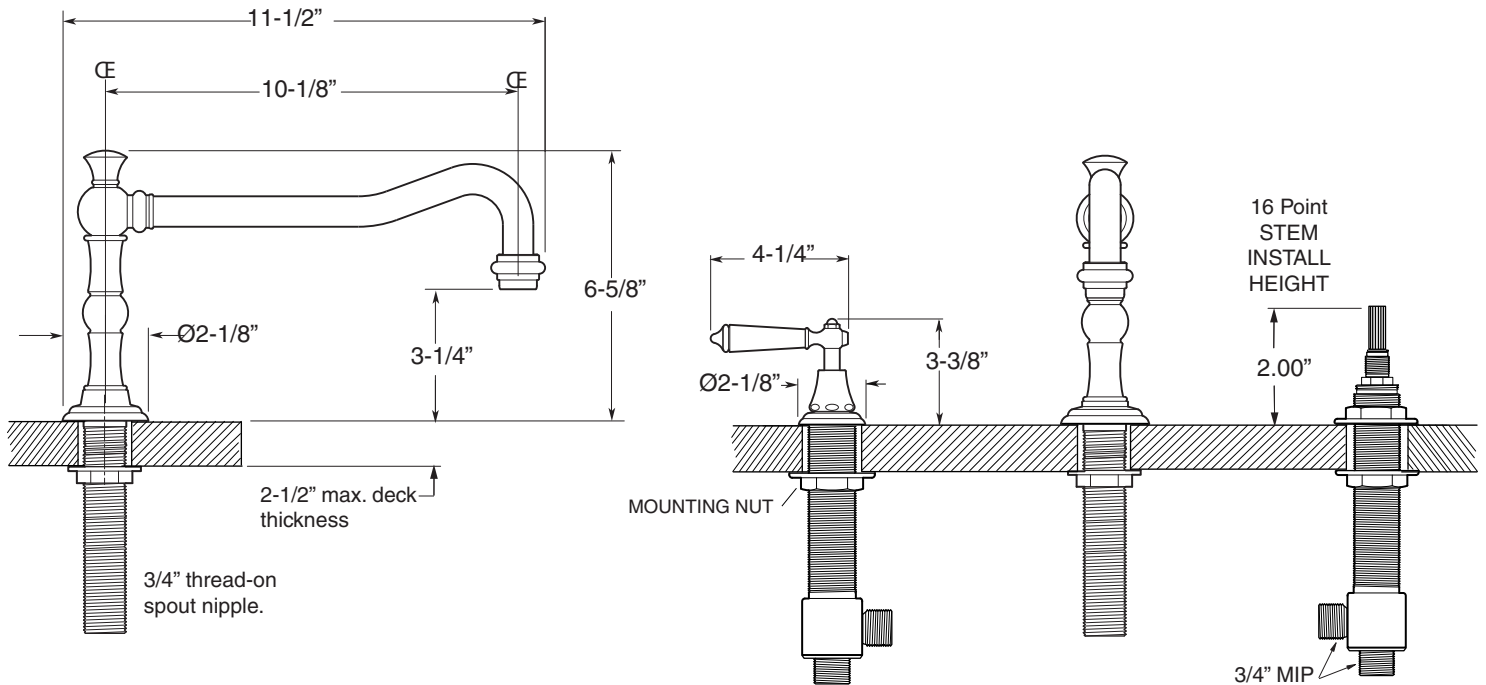

Orleans  
Roman Tub Set with Deckmount  
Handshower and Diverter  
1.355793  
(1.355793T - Trim only)

**FEATURES:**

- All brass construction.
- Porcelain lever style handles with decorative screw attachment.
- 3/4" valve bodies with 1/4-turn ceramic disc valve cartridge
- Available in all finishes. Warranty varies according to finish selection.
- Certified to meet and exceed the following codes and standards:  
ASME A112.18.1-2005/CSAB 125.1-2005

Spout and valves install through 1-1/4" diameter holes. Plumber to provide 3/4" supply lines to valves

NOTE: 1/2" outlet for in-line vacuum breaker (18.15.055), and 60" chrome spiral hose (18.10.016) - INCLUDED

Note: Measurements are subject to change or cancellation. No responsibility is assumed for use of superseded or voided pages.

# Parts List Series 350

Orleans  
(Porcelain lever)  
Roman Tub Set with Deckmount  
Diverter and Handshower