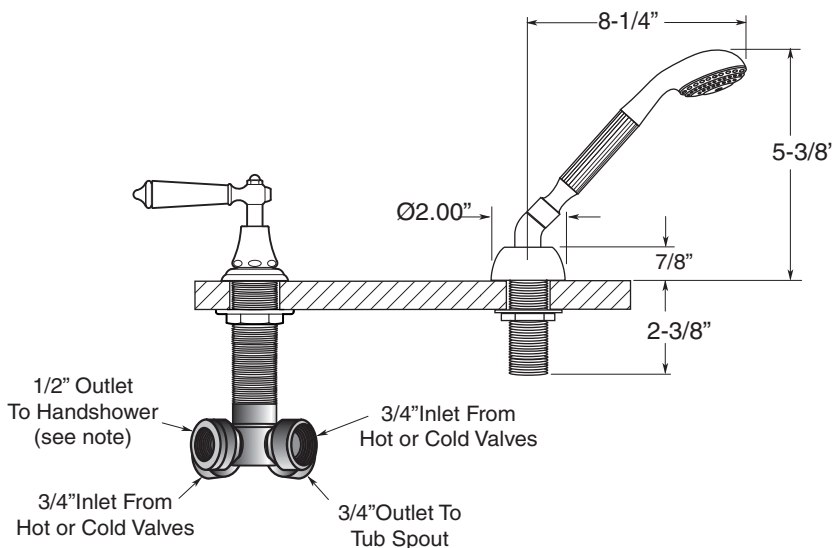

Orleans  
Roman Tub Set with Deckmount  
Handshower and Diverter  
1.355793  
(1.355793T - Trim only)

**FEATURES:**

- All brass construction.
- Porcelain lever style handles with decorative screw attachment.
- 3/4" valve bodies with 1/4-turn ceramic disc valve cartridge
- Available in all finishes. Warranty varies according to finish selection.
- Certified to meet and exceed the following codes and standards:  
ASME A112.18.1-2005/CSAB 125.1-2005

Spout and valves install through 1-1/4" diameter holes. Plumber to provide 3/4" supply lines to valves

NOTE: 1/2" outlet for in-line vacuum breaker (18.15.055), and 60" chrome spiral hose (18.10.016) - INCLUDED

Note: Measurements are subject to change or cancellation. No responsibility is assumed for use of superseded or voided pages.

# Parts List Series 350

Orleans  
(Porcelain lever)  
Roman Tub Set with Deckmount  
Diverter and Handshower