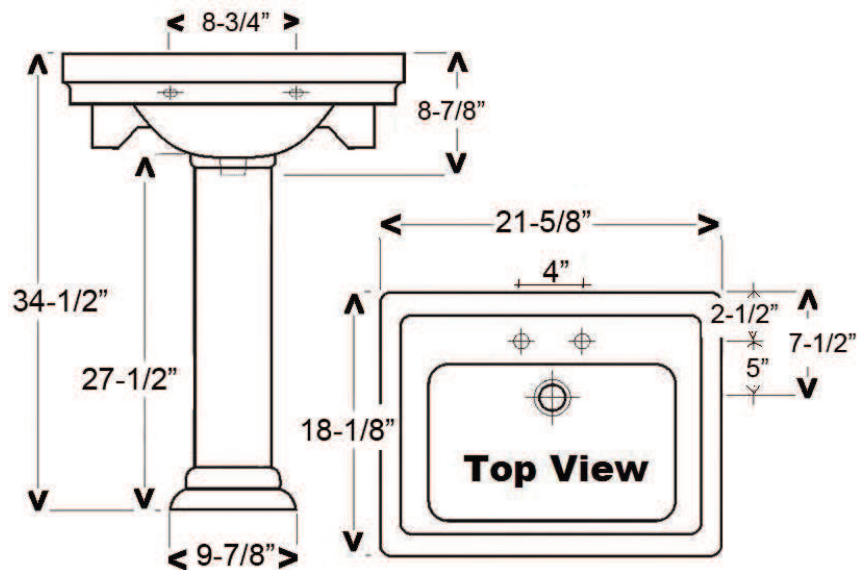

SUSSEX 550 PEDESTAL LAVATORY

Cat. No.
3-64X

Faucet not included

W: 21 5/8"
D: 18 1/8"
H: 34 1/2"
Flange: 1 5/8"

Features:

- ▶ Made of Vitreous China
- ▶ Available for 4" CC or 8" Widespread
- ▶ Can Be Installed Using Toggle or Molly Bolts (not- included)

*For ease of installation order one of the following:

Hangers (pair) \$4.75
Bracket (one) \$11.50

Colors:

WH White
BQ Bisque

Compliance Certification
Meets or exceeds the following specifications: ASME A112.19.2:2008 and CSA B45.1-08 for ceramic plumbing fixtures.

Interior Dimensions:

Basin Interior: 16" x 12"
Basin Depth: 8"
Mount bolts height: 32"
Mount holes cc: 8 1/2"
Faucet and spout holes: 1 1/8"(4")
1 3/8"(8")

Dimensions of fixture are nominal and may vary within the range of tolerances established by ASME Standard A112.19.2-2008. Dimensions and specifications subject to change without notice.