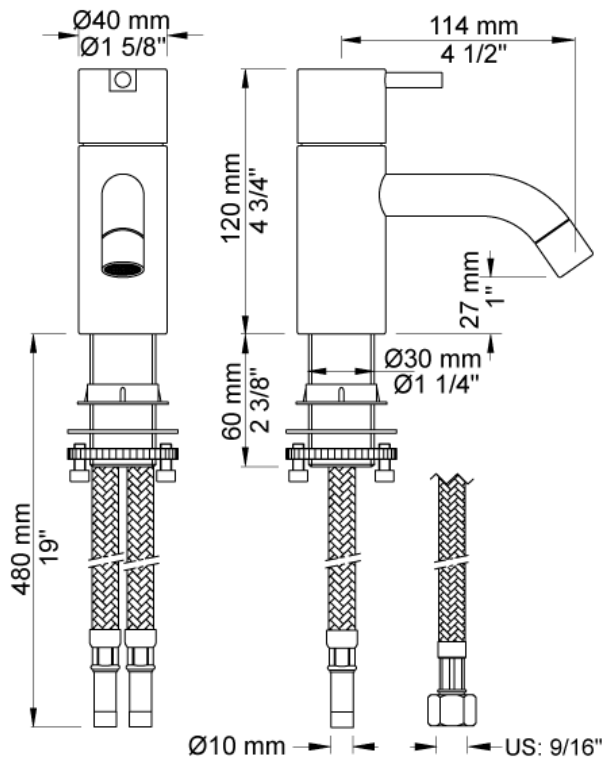

Date:

Client:

Project:

VOLA product: HV1

HV1

One-handle mixer with ceramic disc technology, fixed spout with water saving aerator.
 Pipe size: 10 mm.
 Hole cut out size: 30 mm, max. 35 mm.

Flow

	Bar:	1,0	2,0	3,0	4,0	5,0
HV1	(l/min)	5,0	5,0	5,0	5,0	5,0