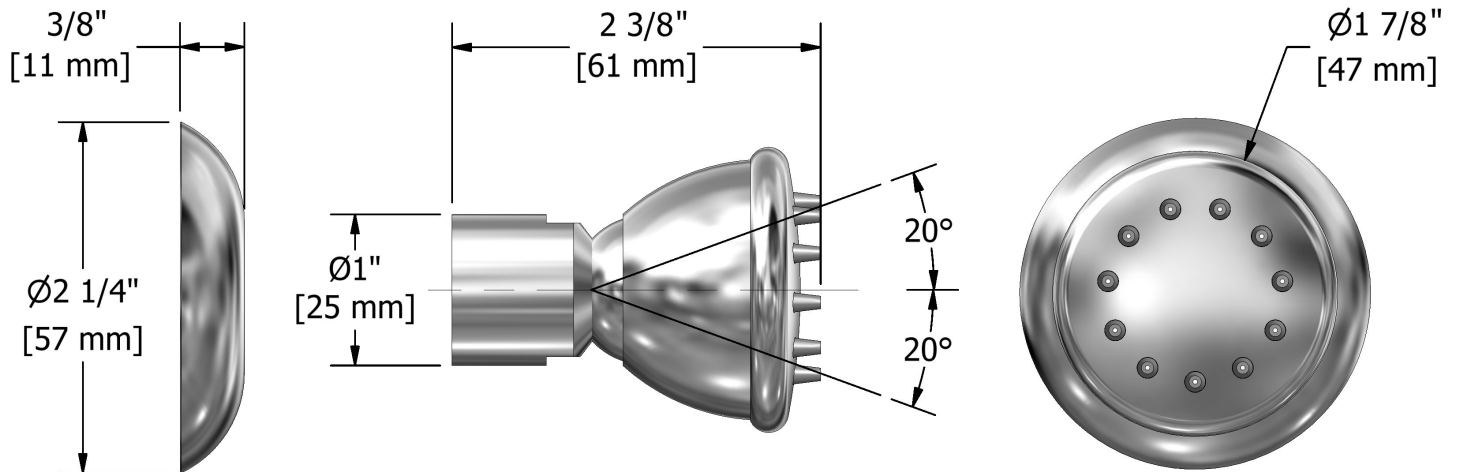

Sizes, models and finishes may differ from thoses presented.

Warranty

The Riobel inc. product carries a limited LIFETIME warranty on the finish Chrome, Gold (PVD), Brushed nickel (PVD), Night brushed (PVD), Polished nickel (PVD) and all working parts and is guaranteed from the initial date of purchase against all manufacturing defects. Other finished 1 year.

Customer Service

Ontario, West Canada : 888-287-5354 Quebec, Maritimes, United States : 866-473-8442

2014.05.08