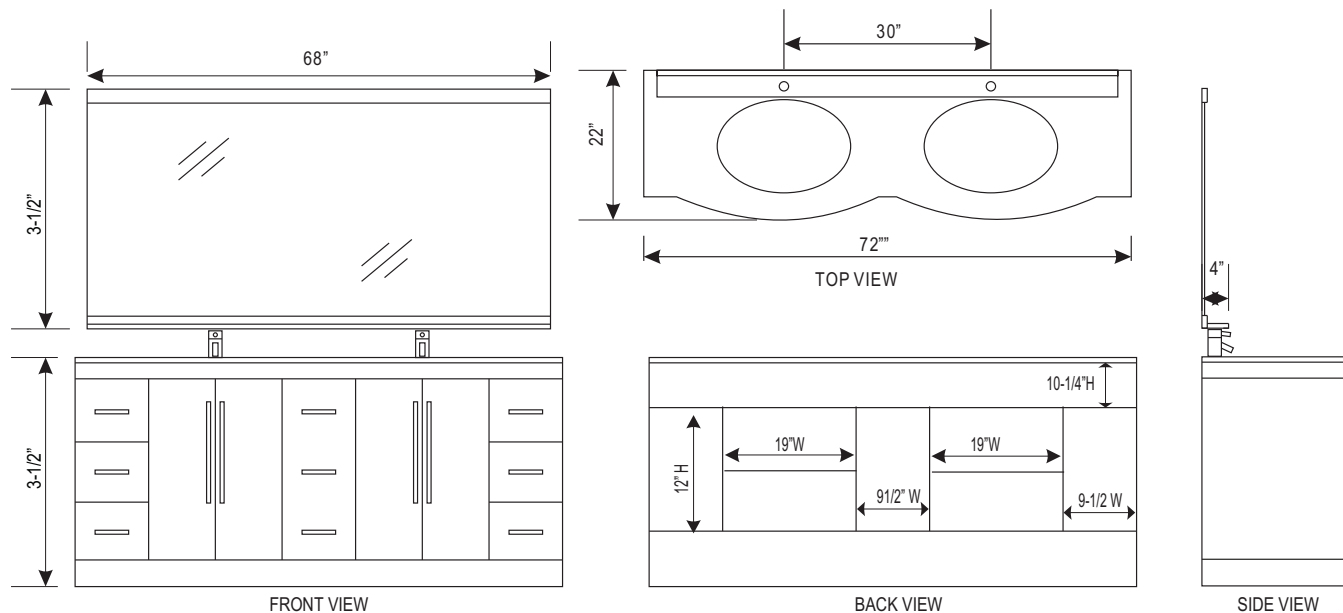

DEC023-GTP Jade 72" Double Sink Vanity Set

**Design Element™**  
Bath Furniture

## The Jade Collection

The 72" Jade double vanity is beautifully constructed of solid oak wood. The integrated tempered glass counter top and sleek curved sink bring contemporary elegance to any bathroom. Seated at the base of the double sinks are chrome finished pop up drains designed for easy one touch draining. A large mirror with accented espresso shelf and border is included. This sleek designed vanity has ample storage which includes nine drawers and two large double door cabinets accented with satin nickel hardware.

# Jade 72" Double Sink Vanity Set

## DEC023-GTP Product Features

- Solid Hardwood Construction
- Espresso finish
- Integrated tempered glass counter top and sink
- Two chrome pop up drains
- Large mirror with accented espresso shelf and border
- Nine drawers with two large double door cabinets
- Satin nickel finish hardware
- Specs: 34" H x 72" W x 22" D