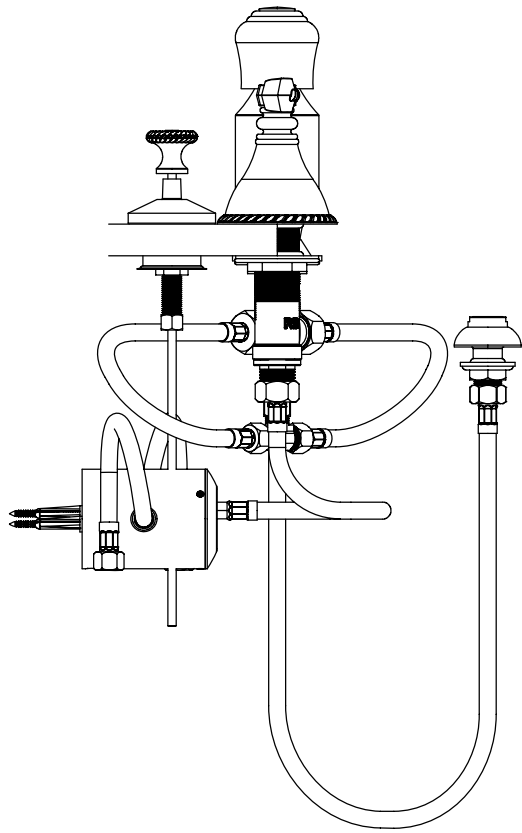

Bidet Fittings with Spray, Diverter with Breaker 6CRBETL

TEL: 905-851-6781
FAX: 905-851-8031
TOLL FREE: 800-461-5901

the RUBINET FAUCET COMPANY

www.rubinet.com

Pressure Balance Bidet with Spray, Diverter with Breaker 6DRBETL