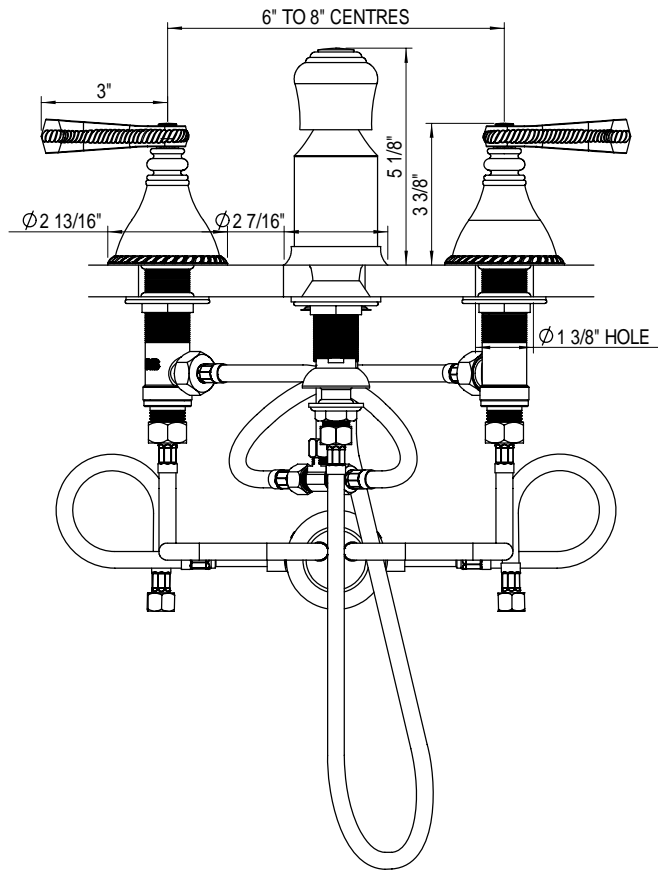

Bidet Fittings with Spray, Diverter with Breaker 6CRBETL

TEL: 905-851-6781
FAX: 905-851-8031
TOLL FREE: 800-461-5901

the RUBINET FAUCET COMPANY

www.rubinet.com

Pressure Balance Bidet with Spray, Diverter with Breaker 6DRBETL