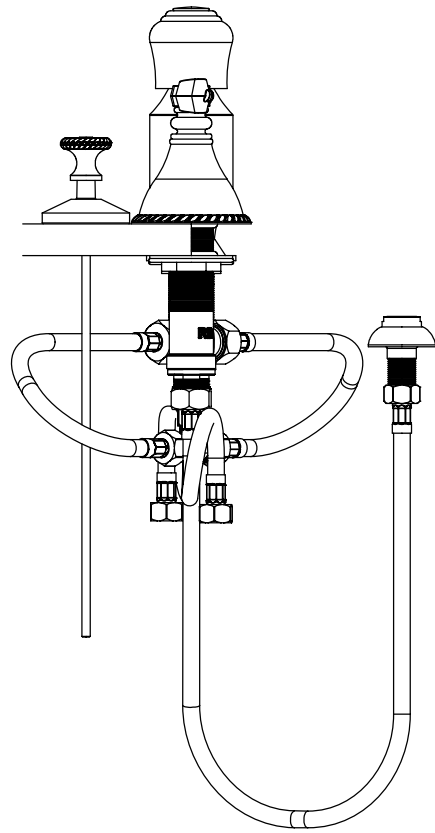

Bidet Fittings with Spray, Diverter with Breaker 6CRBETL

TEL: 905-851-6781
FAX: 905-851-8031
TOLL FREE: 800-461-5901

the RUBINET FAUCET COMPANY

www.rubinet.com

Pressure Balance Bidet with Spray, Diverter with Breaker 6DRBETL