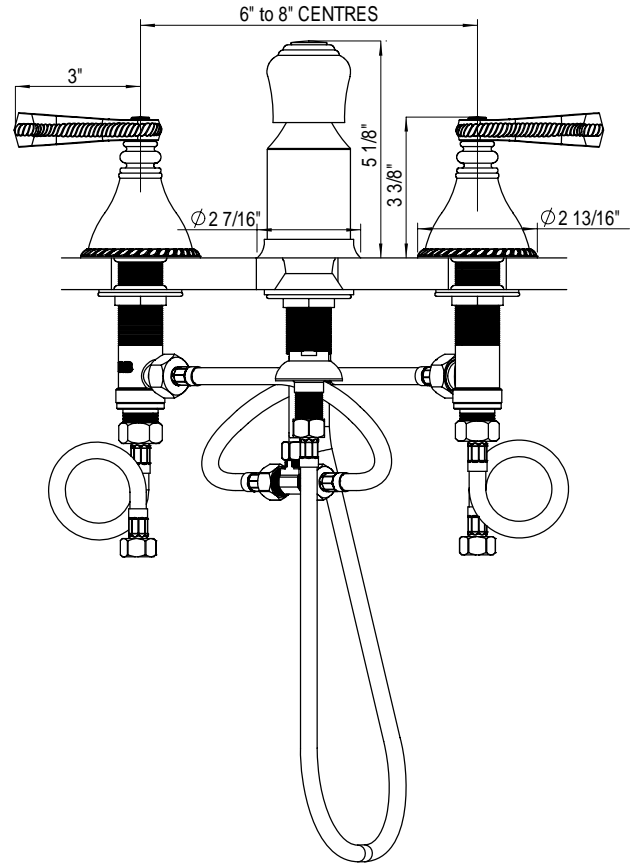

Bidet Fittings with Spray, Diverter with Breaker 6CRBETL

TEL: 905-851-6781
FAX: 905-851-8031
TOLL FREE: 800-461-5901

the RUBINET FAUCET COMPANY

www.rubinet.com

Pressure Balance Bidet with Spray, Diverter with Breaker 6DRBETL