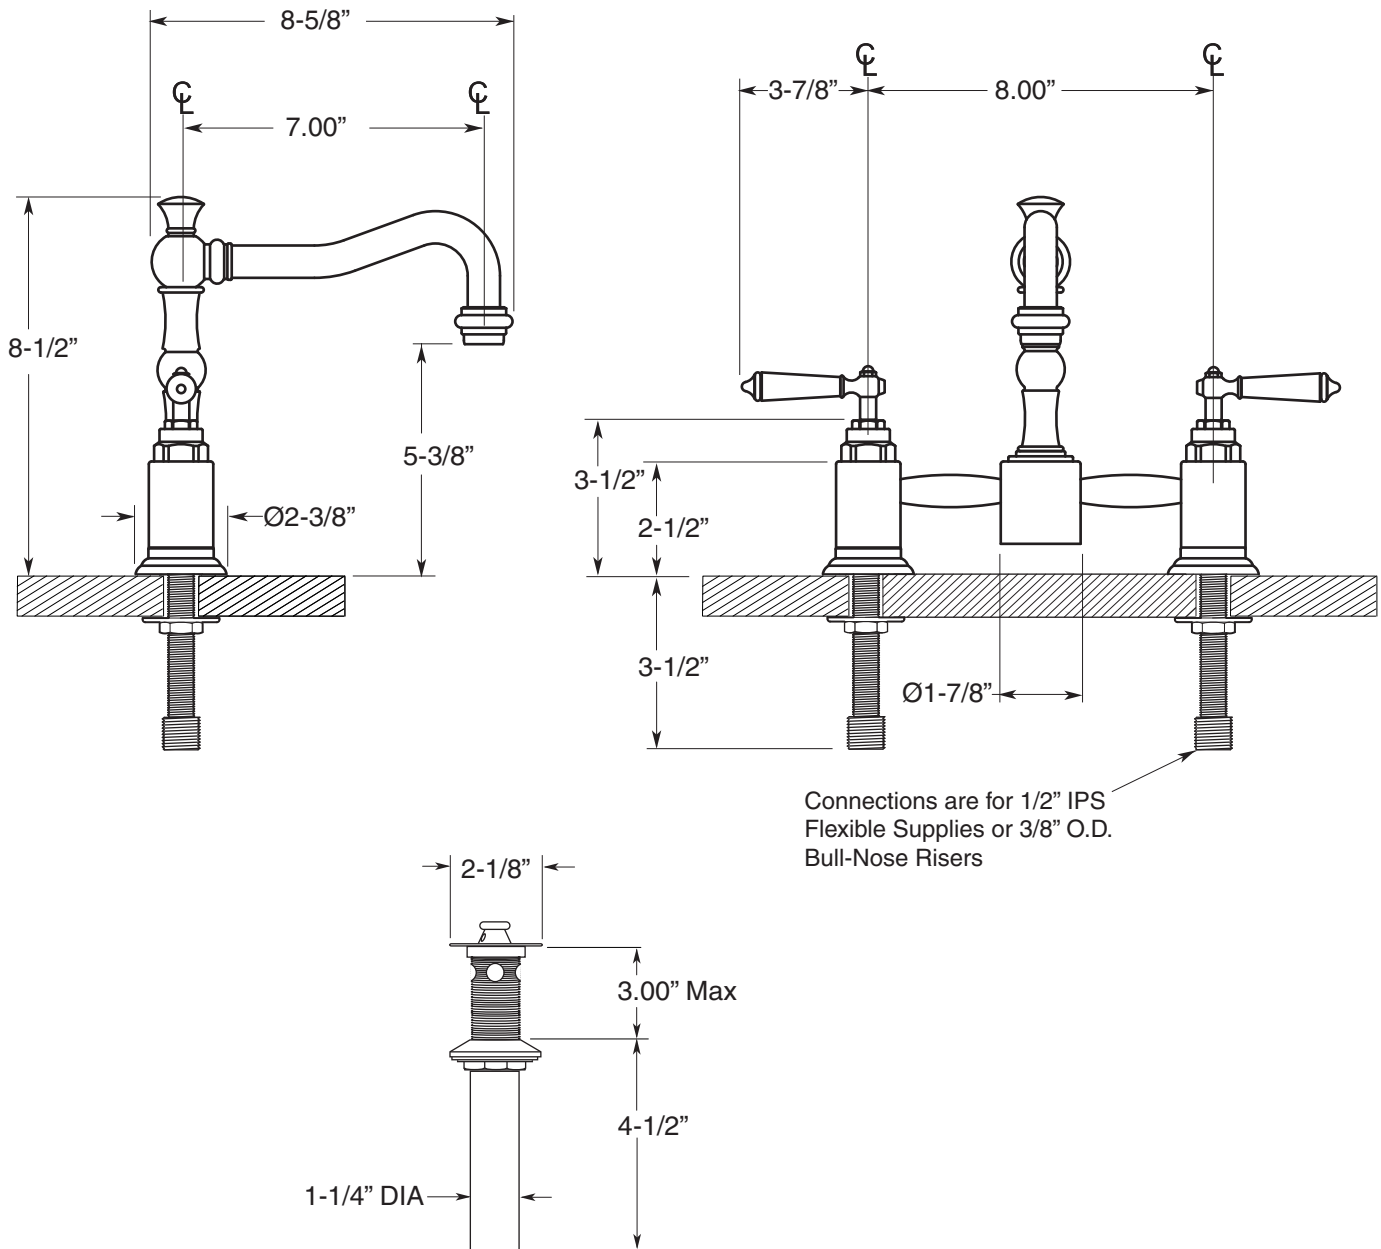

FEATURES:

- All brass construction. Flexible hose connections.
- Includes lift & turn drain with overflow.
- Replacement cartridge P/N: 18.30.029-cold / 18.30.030-hot
- Available in all finishes. Warranty varies according to finish selection.
- Standard aerator is limited to 1.5 gpm.
- Certified to meet and exceed the following codes and standards:
ASME A112.18.1-2005/CSAB 125.1-2005.

Orleans
(Porcelain Lever)
Pillar Lavatory Set
(Swivel Spout)
1.3557034

Note: Measurements are subject to change or cancellation. No responsibility is assumed for use of superseded or voided pages.