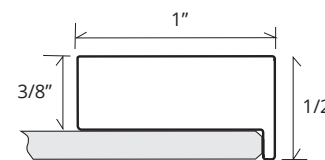

Section view - LEXINGTON FRAME