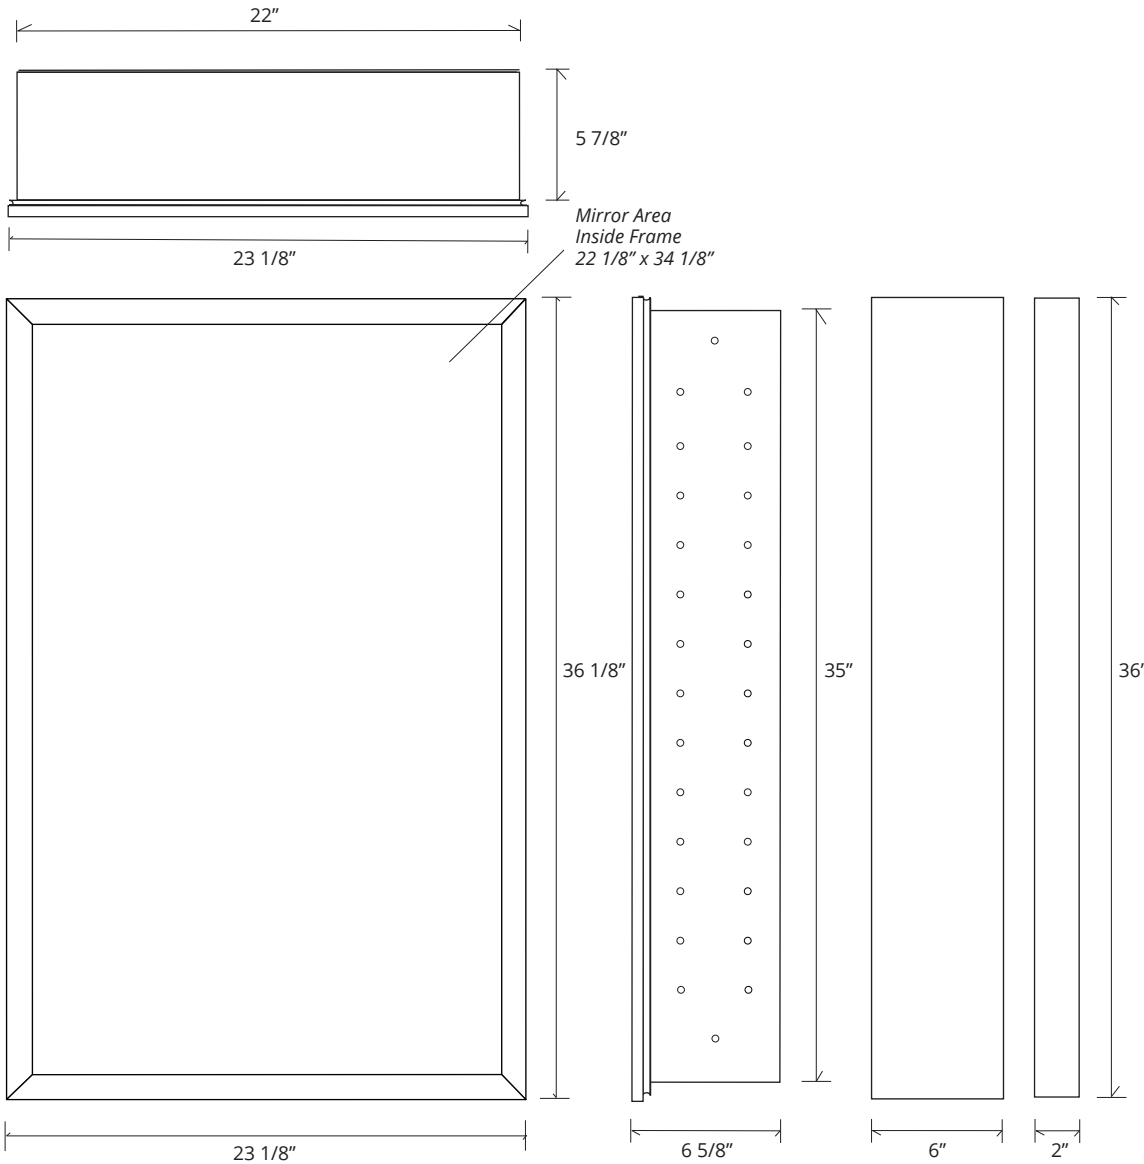

LEXINGTON FRAMED MIRROR CABINET

GC2436-6-SC-LE

Side Mirror Kit - Order for Surface Mount, #SMK6-36; or Semi Recessed #SRMK2-36
 Beveled Mirror also available (add "BM" to model code)

Finishes: Polished Chrome, Polished Nickel, Brushed Nickel, Brushed Bronze, Oil Rubbed Bronze

SPECIFICATIONS

Roughing-in Opening	22 3/8" x 35 3/8"
Overall Dimensions	23 1/8" x 36 1/8"

GLASSCRAFTERS INC.

Side Mirror Kit
 SMK6-36
 Order for
 Surface Mount

Side Mirror Kit
 SRMK2-36
 Order for
 Semi-Recessed
 Mount