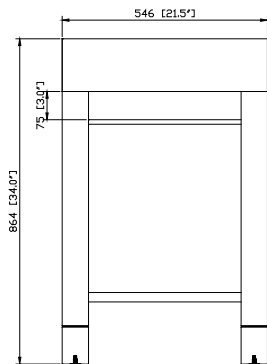

LOFT-V30-DW

Features

- Solid poplar frame and cherry veneer MDF
- Stainless steel towel bars
- Open slatted shelf
- 4" removable legs for vessel application
- Adjustable height levelers
- Under counter or vessel application

Colors / Finishes

- Dark Walnut

Nominal Dimension

- 30W x 21.5D x 34H (inches)

Components

Mirror	LOFT-M24-DW	LOFT-M30-DW
--------	-------------	-------------

Undercounter Application

Vanity Top (VC)	CUT31WT		
Vanity Top (Stone)	SUT31BK	SUT31CW	SUT31GB
Sink	CUM18WT	CUM18LN	

Vessel Application

Vanity Top (Stone)	SVT31BK	SVT31CW	SVT31GB			
Sink	GVE420CL	GVE420FR	GVE420BN	GVE420BL	GVE420CS	GVE450GE
	GVE480MSI	GVE480MCO	GVE460BC	GVE460AL	GVE460SB	GVE460GL

Product Diagrams

Front

Back

Side

Top