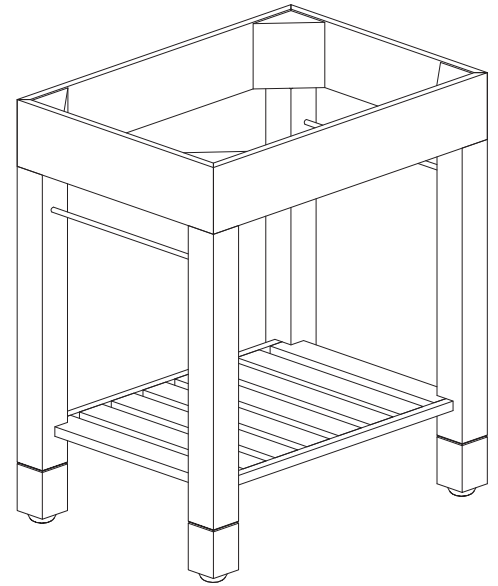

LOFT-V30-DW

Features

- Solid poplar frame and cherry veneer MDF
- Stainless steel towel bars
- Open slatted shelf
- 4" removable legs for vessel application
- Adjustable height levelers
- Under counter or vessel application

Colors / Finishes

- Dark Walnut

Nominal Dimension

- 30W x 21.5D x 34H (inches)

Components

Mirror	LOFT-M24-DW	LOFT-M30-DW
--------	-------------	-------------

Undercounter Application

Vanity Top (VC)	CUT31WT		
Vanity Top (Stone)	SUT31BK	SUT31CW	SUT31GB
Sink	CUM18WT	CUM18LN	

Back

Side

Top