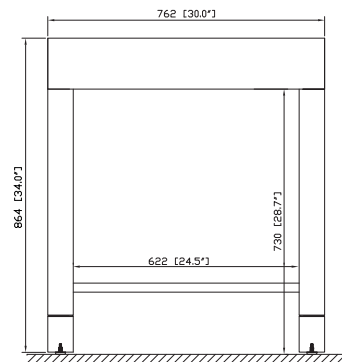

LOFT-V30-DW

Features

- Solid poplar frame and cherry veneer MDF
- Stainless steel towel bars
- Open slatted shelf
- 4" removable legs for vessel application
- Adjustable height levelers
- Under counter or vessel application

Colors / Finishes

- Dark Walnut

Nominal Dimension

- 30W x 21.5D x 34H (inches)

Components

Mirror	LOFT-M24-DW	LOFT-M30-DW
--------	-------------	-------------

Undercounter Application

Vanity Top (VC)	CUT31WT		
Vanity Top (Stone)	SUT31BK	SUT31CW	SUT31GB
Sink	CUM18WT	CUM18LN	

Back

Side

Top