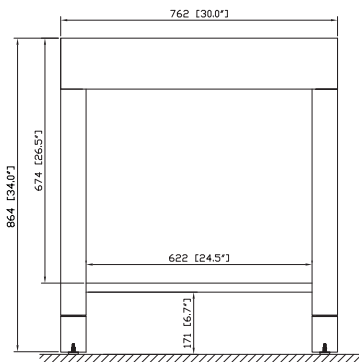

LOFT-V30-DW

Features

- Solid poplar frame and cherry veneer MDF
- Stainless steel towel bars
- Open slatted shelf
- 4" removable legs for vessel application
- Adjustable height levelers
- Under counter or vessel application

Colors / Finishes

- Dark Walnut

Nominal Dimension

- 30W x 21.5D x 34H (inches)

Components

Mirror	LOFT-M24-DW	LOFT-M30-DW
--------	-------------	-------------

Undercounter Application

Vanity Top (VC)	CUT31WT		
Vanity Top (Stone)	SUT31BK	SUT31CW	SUT31GB
Sink	CUM18WT	CUM18LN	

Back

Side

Top