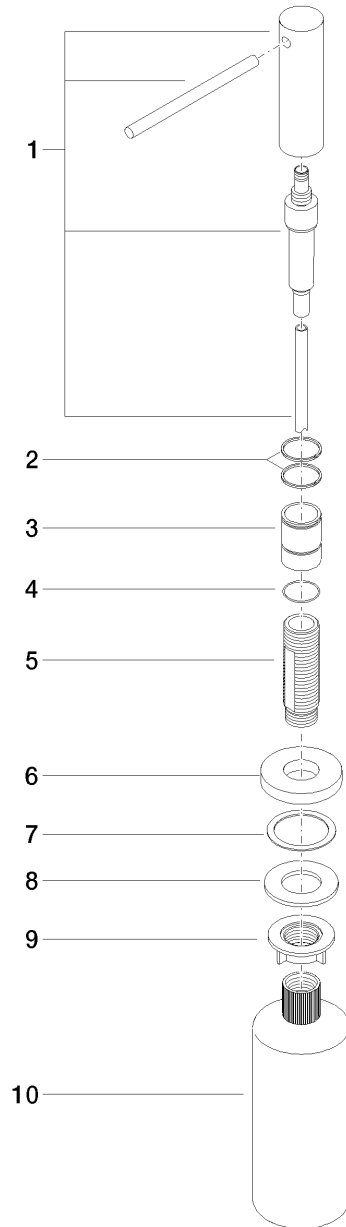

Product specifications

- 360 degree swivel
- Refillable above deck
- 500 ml bottle capacity

82 436 970-FF

Surfaces

- | | |
|-----------------|-------------|
| • chrome | 82436970-00 |
| • matt platinum | 82436970-06 |
| • platinum | 82436970-08 |
| • Cyprum | 82436970-49 |

Exploded assembly drawing

Kitchen

Deck mounted liquid soap dispenser with flange

Article number: 82436970

Order quantity

| No. | Article number | Name | Installation quantity |
|------------|-----------------------|-------------|------------------------------|
| 1 | 90101051800ff | dispenser | 1 |
| 2 | 09141501490 | ring | 1 |
| 3 | 081010522ff | base | 1 |
| 4 | 09141015190 | seal | 1 |
| 5 | 08101052790 | holder | 1 |
| 6 | 082797504ff | rosette | 1 |
| 7 | 08101062490 | disc | 1 |
| 8 | 09140501490 | seal | 1 |
| 9 | 08101051790 | nut | 1 |
| 10 | 08101060390 | container | 1 |