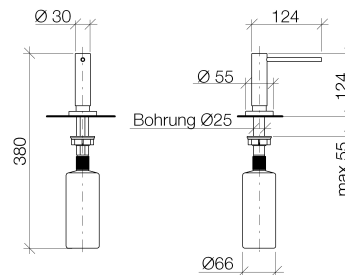

Product specifications

- 360 degree swivel
- Refillable above deck
- 500 ml bottle capacity

82 436 970-FF

Surfaces

- | | |
|-----------------|-------------|
| • chrome | 82436970-00 |
| • matt platinum | 82436970-06 |
| • platinum | 82436970-08 |
| • Cyprum | 82436970-49 |

Exploded assembly drawing

Kitchen

Deck mounted liquid soap dispenser with flange

Article number: 82436970

Order quantity

| No. | Article number | Name | Installation quantity |
|------------|-----------------------|-------------|------------------------------|
| 1 | 90101051800ff | dispenser | 1 |
| 2 | 09141501490 | ring | 1 |
| 3 | 081010522ff | base | 1 |
| 4 | 09141015190 | seal | 1 |
| 5 | 08101052790 | holder | 1 |
| 6 | 082797504ff | rosette | 1 |
| 7 | 08101062490 | disc | 1 |
| 8 | 09140501490 | seal | 1 |
| 9 | 08101051790 | nut | 1 |
| 10 | 08101060390 | container | 1 |