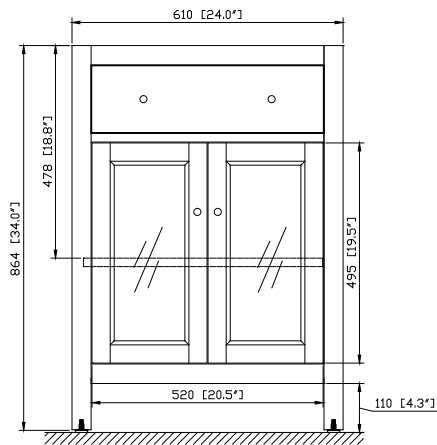

Avanity

LEXINGTON-V24-LE

Features

- Solid poplar frame and birch veneer MDF
- 2 tinted glass soft-close doors
- Brushed nickel finished hardware
- Adjustable height levelers
- Under counter application

Colors / Finishes

- Light Espresso

Nominal Dimension

- 24W x 21D x 34H (inches)

Components

Mirror	LEXINGTON-M24-LE		
Vanity Top (VC)	CUT25WT		
Vanity Top (Stone)	SUT25BK	SUT25CW	SUT25GB
Sink	CUM18WT	CUM18LN	

Product Diagrams

Front

Back

Side

Top