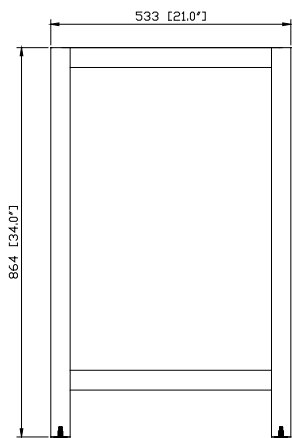

- Light Espresso

Nominal Dimension

- 24W x 21D x 34H (inches)

Components

Mirror	LEXINGTON-M24-LE		
Vanity Top (VC)	CUT25WT		
Vanity Top (Stone)	SUT25BK	SUT25CW	SUT25GB
Sink	CUM18WT	CUM18LN	

Product Diagrams

Front

Back

Side

Top