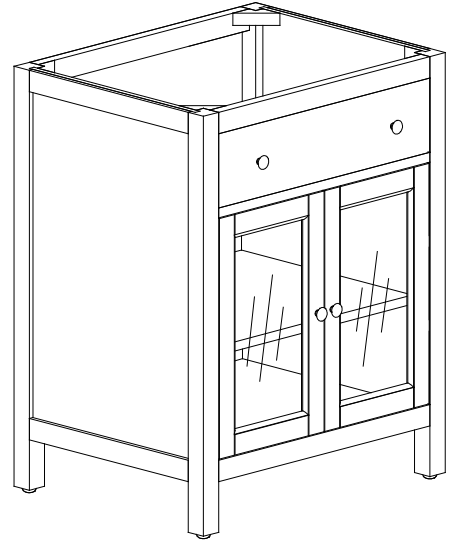

Avanity

LEXINGTON-V24-LE

Features

- Solid poplar frame and birch veneer MDF
- 2 tinted glass soft-close doors
- Brushed nickel finished hardware
- Adjustable height levelers
- Under counter application

Colors / Finishes

- Light Espresso

Nominal Dimension

- 24W x 21D x 34H (inches)

Components

Mirror	LEXINGTON-M24-LE		
Vanity Top (VC)	CUT25WT		
Vanity Top (Stone)	SUT25BK	SUT25CW	SUT25GB
Sink	CUM18WT	CUM18LN	

Product Diagrams

Front

Back

Side

Top