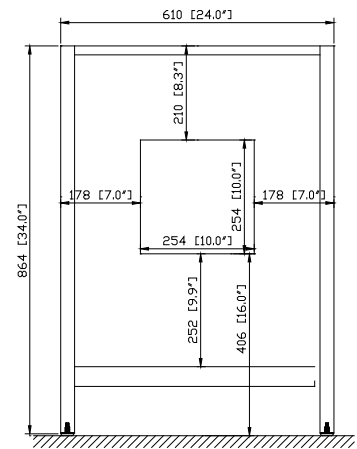

- Light Espresso

Nominal Dimension

- 24W x 21D x 34H (inches)

Components

Mirror	LEXINGTON-M24-LE		
Vanity Top (VC)	CUT25WT		
Vanity Top (Stone)	SUT25BK	SUT25CW	SUT25GB
Sink	CUM18WT	CUM18LN	

Product Diagrams

Front

Back

Side

Top