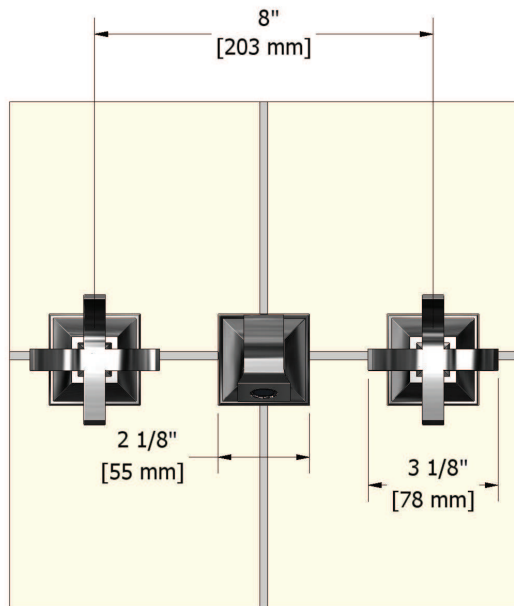

Sizes, models and finishes may differ from those presented.

Warranty

The Riobel inc. product carries a limited LIFETIME warranty on the finish Chrome, Gold (PVD), Brushed nickel (PVD), Night brushed (PVD), Polished nickel (PVD) and all working parts and is guaranteed from the initial date of purchase against all manufacturing defects. Other finished 1 year.

Customer Service

Ontario, West Canada : 888-287-5354 Quebec, Maritimes, United States : 866-473-8442