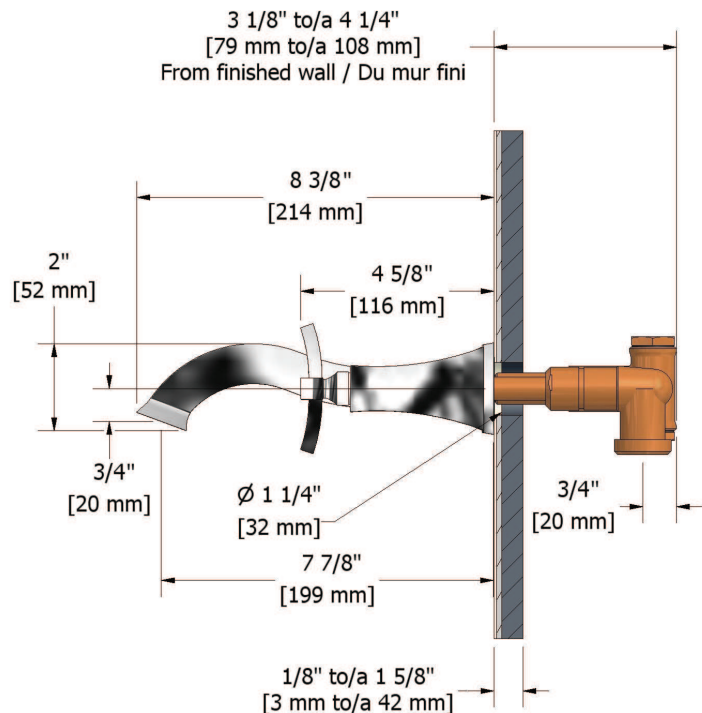

Sizes, models and finishes may differ from those presented.

Warranty

The Riobel inc. product carries a limited LIFETIME warranty on the finish Chrome, Gold (PVD), Brushed nickel (PVD), Night brushed (PVD), Polished nickel (PVD) and all working parts and is guaranteed from the initial date of purchase against all manufacturing defects. Other finished 1 year.

Customer Service

Ontario, West Canada : 888-287-5354 Quebec, Maritimes, United States : 866-473-8442