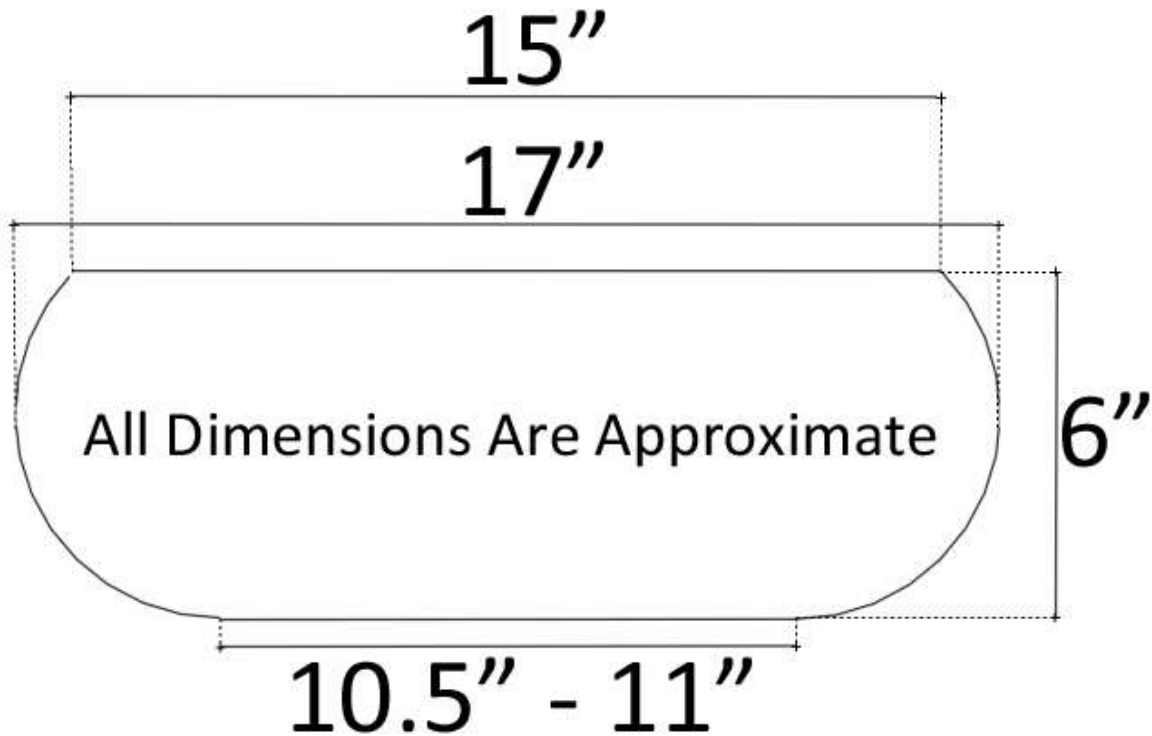

Description:

- Vessel Mount
- Handcrafted Porcelain
- Each sink has variations in size, finish, and textures
- Because of the hand made nature of each sink, expect imperfections and variations

Available Finishes:

B	Bronze Glaze
W	White Glaze

Available Drains:

D004	Grid Strainer
D005	Lift and Turn
D006	Pop-up w/ horizontal lift rod
D101 - D604	Decorative Drain

DIMENSIONS WILL VARY. DO NOT use this sheet as a guide for countertop cuts.