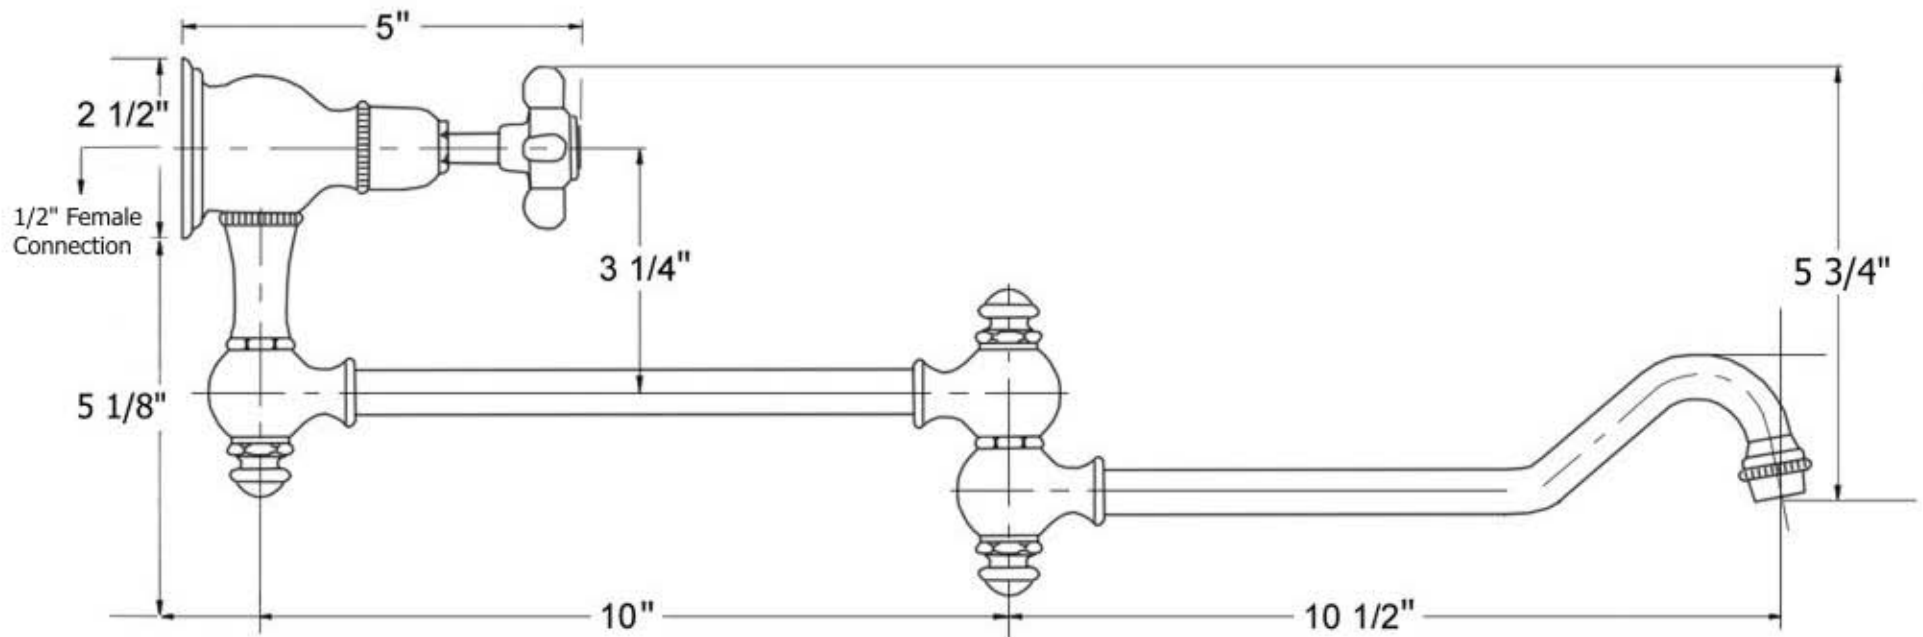

3029 - 'Royale' Pot Filler