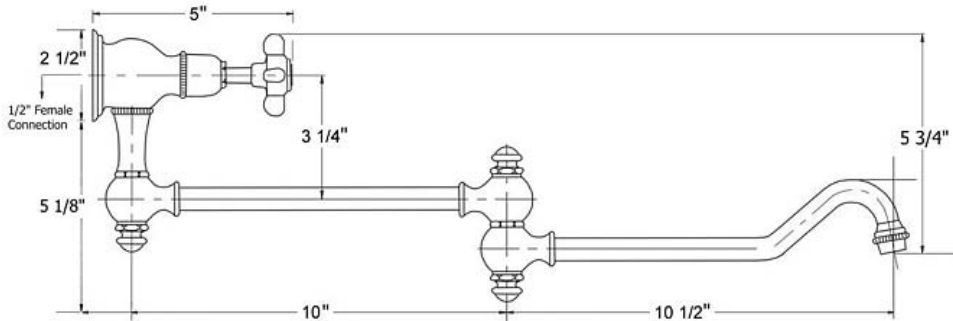

3029 - 'Royale' Pot Filler

Part#	Description
23	Aerator Filter
24	Aerator Cover

Technical Information

- Flow Rate Is 2.2 GPM
- 20 1/2" C.T.C. Spout Length
- 21 1/2" Projection
- Swiveling Spout
- 1/2 Turn Ceramic Cartridge
- Available finishes are Polished Chrome(48), Solibrass(49), Polished Brass(55), Polished Nickel(56), Brushed Nickel(57), Satin Nickel(60), Weathered Brass(70)
- Please See Cleaning Instructions for Finish Care and Maintenance Information

Part#	Description
1	1/2" Female Connector
2	Rubber Washer
3	Wall Escutcheon
4	Valve Body
5	1/2 Turn Ceramic Cartridge
6	Bell Escutcheon
7	Handle Stem
8	Cross Handle
9	Handle Washer
10	Handle Screw
11	Double Sided Adhesive Tab
12	Finished Insert
13	Ceramic Insert
14	Spout Neck
15	Sealing Screw
16	Rubber O-Rings
17+21	Spout And Swing Out Arm
18	Finished Washer
19	Top Knob
20	Arm & Ball
22	Spout Washer

Please follow example when ordering parts for 'Royale' Pot Filler

- To order part #8 – **Cross Handle**
 - 9302908 xx
- Please substitute finish number needed in place of **xx**.

To order a part that is not finished use **00**