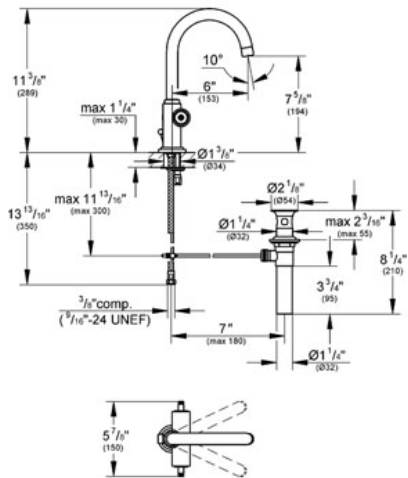

ATRIO
 One-hole basin mixer, 1/2"
 L-Size
 MODEL # 21027

Pure Freude an Wasser

GROHE America, Inc | 200 North Gary Avenue, Suite G, Roselle, IL 60172
 Phone: +1 (800) 444-7643 | Fax: +1 (800) 225-2778 | us-customerservice@grohe.com

Product Description:
 One-hole basin mixer, 1/2"
 L-Size

Standard Specification:

- GROHE StarLight® finish
- GROHE SilkMove® ceramic cartridge
- Swivel tubular spout with flow control and stop limiter
- 1/2" ceramic cartridge (90° turn)
- 1 1/4" pop-up waste set
- High spout
- Stainless Steel Braided Flexible Supplies
- Quick installation system
- Handles sold separately
- GROHE WaterCare™
- Max Flow Rate 1.5 gpm (5.7 L/min)
- Less handles – order (18 026) or (18 027)(sold separately)

Applicable Codes & Standards:

- Energy Policy Act of 1992
- NSF 61
- ASME A112.18.1/CSA B125.1
- US Federal and State material regulations
- EPA WaterSense®
- CalGreen

Color:

- 21027 000 chrome
- 21027 EN0 Brushed Nickel