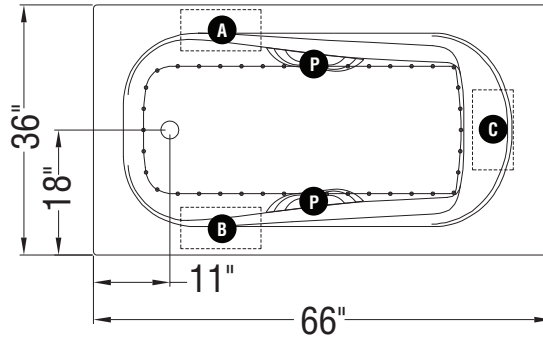

**TRUE WHIRLPOOL
SYSTEM**

**AEROEFFECT
AIR SYSTEM**

- A** : Indicates pump or blower positioning
- B** : Indicates pump or blower positioning
- C** : Indicates pump or blower positioning
- P** : Indicates optional grab bars positioning

() : Indicates True Whirlpool jets positioning

() : Indicates Aeroeffect airjets positioning

* A or B pump location could exceed by one in. on combo.