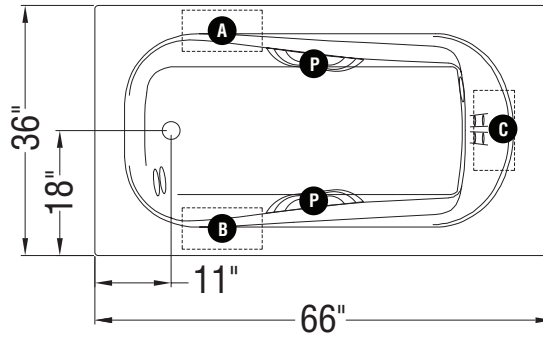

**TRUE WHIRLPOOL
SYSTEM**

**AEROEFFECT
AIR SYSTEM**

- A** : Indicates pump or blower positioning
- B** : Indicates pump or blower positioning
- C** : Indicates pump or blower positioning
- P** : Indicates optional grab bars positioning

() : Indicates True Whirlpool jets positioning

() : Indicates Aeroeffect airjets positioning

* A or B pump location could exceed by one in. on combo.