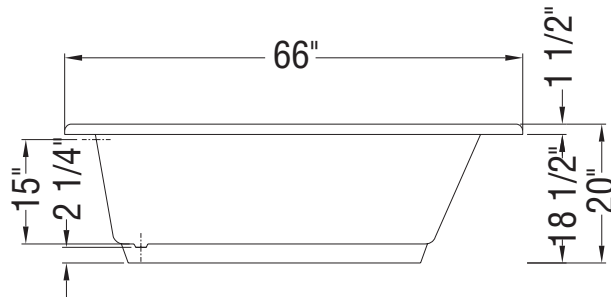

**TRUE WHIRLPOOL
SYSTEM**

**AEROEFFECT
AIR SYSTEM**

- A** : Indicates pump or blower positioning
- B** : Indicates pump or blower positioning
- C** : Indicates pump or blower positioning
- P** : Indicates optional grab bars positioning

() : Indicates True Whirlpool jets positioning

() : Indicates Aeroeffect airjets positioning

* A or B pump location could exceed by one in. on combo.