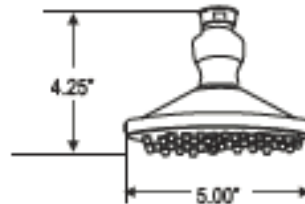

Codes and Standards

ALTMANS RESERVES THE RIGHT TO
MODIFY AND CHANGE SPECIFICATIONS
AT ANY TIME. PLEASE VERIFY DIMEN-
SIONS PRIOR TO INSTALLATION

Color/Finishes

- Polished Chrome, PVD Satin Nickel
- Refer to pricelist for other finishes.