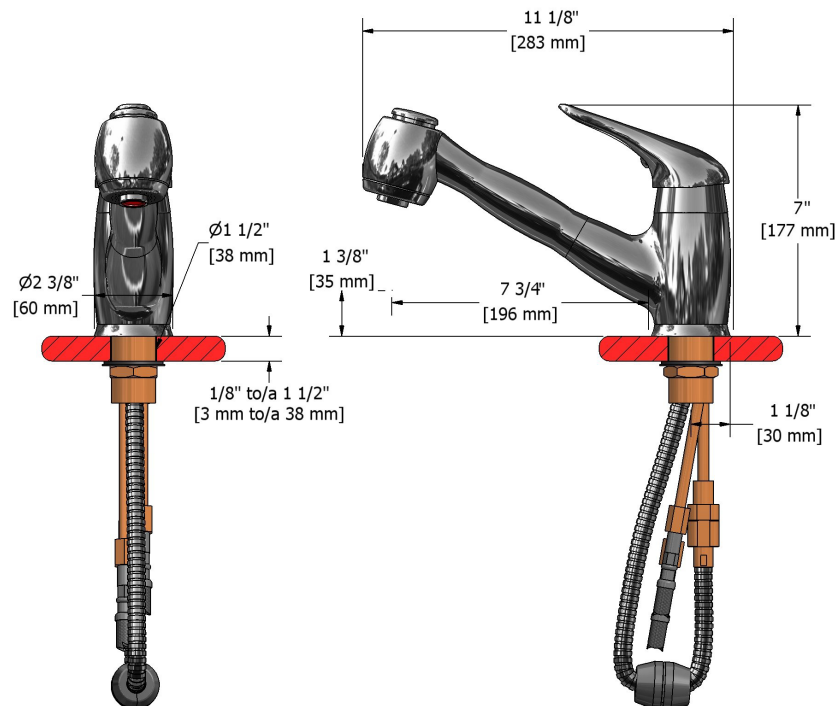

Melenas kitchen faucet with spray
ML101XX

Specifications

Descriptions

- Ceramic cartridge
- 3/8" speedway compression
- 2-jet pull-out spray

Available colors

- C : Chrome

Available flows

- 8.3 L/min, 2.2 gpm (US) 60psi

Cartridges

- 401-072

Certifications

- CSA B125.1
- NSF61
- ASME A112.18.1
- CMR248 Approval

Sizes, models and finishes may differ from those presented.

Warranty

The Riobel inc. product carries a limited LIFETIME warranty on the finish Chrome, Gold (PVD), Brushed nickel (PVD), Night brushed (PVD), Polished nickel (PVD) and all working parts and is guaranteed from the initial date of purchase against all manufacturing defects. Other finished 1 year.