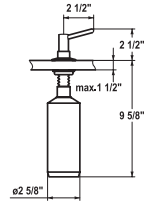

# KWC Soap dispensers

Item No.	Finish
<b>Z.504.937.000</b>	chrome
<b>Z.504.937.102</b>	white

### Soap dispenser KWC BASIC

- easily refillable from surface without disassembly
- mounting hole size  $\varnothing 1'' - 1 \frac{3}{8}''$
- Delivery includes:
  - pump
  - soap container, filling capacity 15 fl.oz.