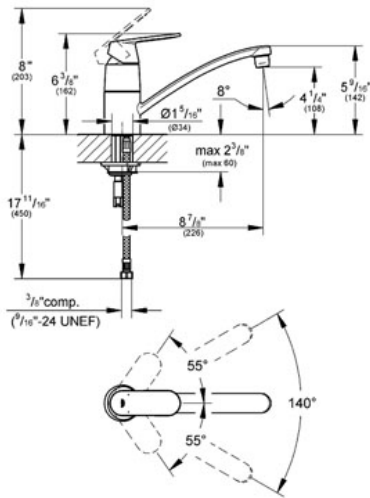

ADA

Product Description:
Single-lever sink mixer 1/2"

Standard Specification:

- GROHE StarLight® finish
- GROHE SilkMove® ceramic cartridge
- Single hole installation
- Metal lever
- Adjustable flow rate limiter
- Adjustable minimum flow rate approx. 1.0 gpm
- Swivel Spout
- Swivel area 140°
- Flow control
- Includes 10" escutcheon
- Stainless Steel Braided Flexible Supplies
- Quick installation system
- Max Flow Rate 1.75 gpm (6.6 L/min)