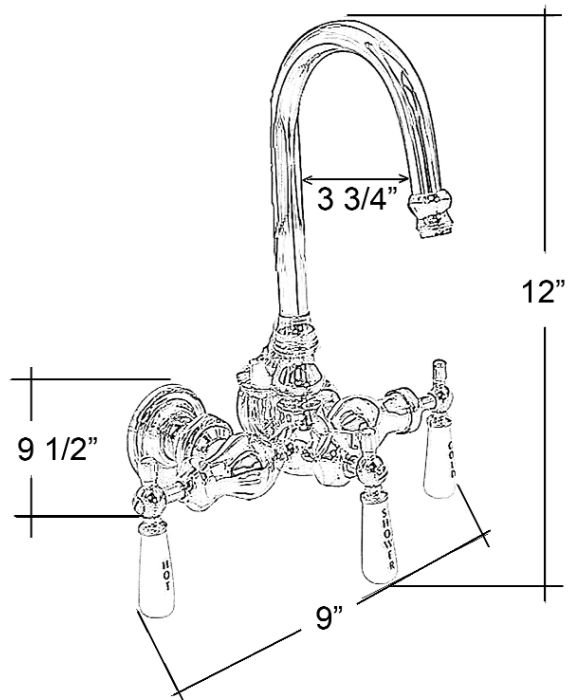

TUB FILLER WITH DIVERTER FAUCET

Cat. No.

4001

L: 12"
W: 9"
D: 9 1/2"

Features:

- ▶ Code Gooseneck Spout
- ▶ 1/4 Turn Ceramic Disc Cartridges
- ▶ 3 3/8" Centers
- ▶ Riser Sold Separately
- ▶ 3/4" Nipples
- ▶ Cast Iron Tub Use Only
- ▶ To Be Used with Shower Riser: Part #196R and a Shower Rod

Finishes:

CP Polished Chrome

Dimensions are nominal and may vary. Dimensions and specifications subject to change without notice.