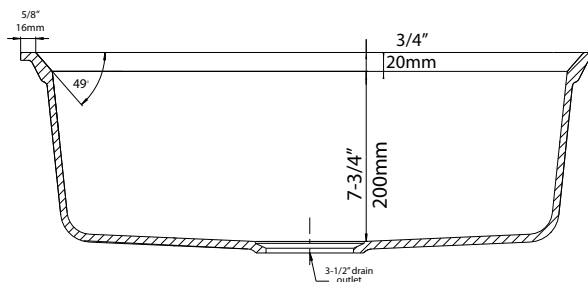

JOB INFORMATION

Job Name: _____

Contact: _____

Date Specified: _____

Specifier: _____

Contractor: _____

NOMINAL DIMENSIONS

Model 441367 shown

OVERALL	CUT OUT SIZE	BOWL DEPTH	DRAIN
24" x 18"	Template provided with approximate 1/8" reveal	7-3/4"	3-1/2"

DXF cutout templates (undermount and drop-in) available on our website.

BLANCO AMERICA

800.451.5782