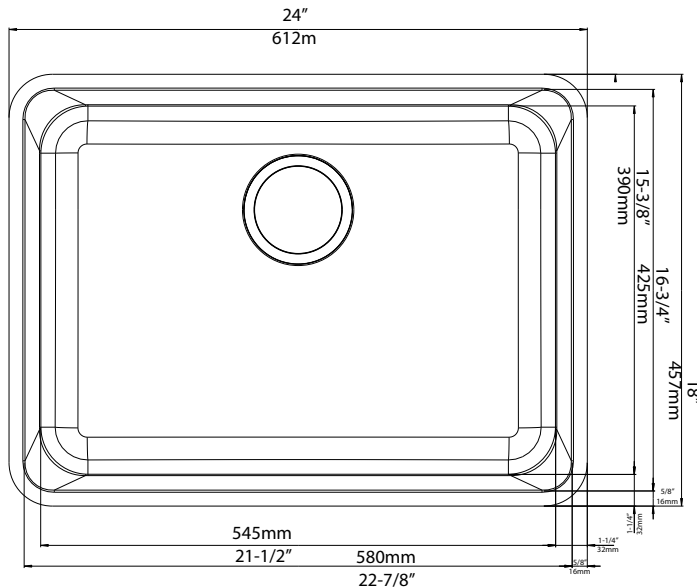

JOB INFORMATION

Job Name: _____

Contact: _____

Date Specified: _____

Specifier: _____

Contractor: _____

NOMINAL DIMENSIONS

Model 441367 shown

OVERALL	CUT OUT SIZE	BOWL DEPTH	DRAIN
24" x 18"	Template provided with approximate 1/8" reveal	7-3/4"	3-1/2"

DXF cutout templates (undermount and drop-in) available on our website.

BLANCO AMERICA

800.451.5782