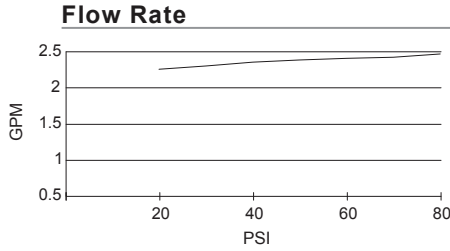

**SPECIFICATIONS**

**EASTHAM™ TRIM ONLY SINGLE HANDLE PRESSURE BALANCE TUB & SHOWER FAUCET**

**Model**

D500015T (Tub & Shower trim)  
D500515T (Shower only trim)

**Description**

- Mono Round 1F Showerhead D460054, 2.5GPM (9.5LPM) maximum flow rate @ 80 psi
- 6" brass showerarm
- Solid brass handle
- Diverter on spout
- Use with valve: D112000BT (w/ stops) or D115000BT (w/o stops) or D112500BT (w/ stops) or D115500BT (w/o stops)

**Standards**

- UPC/cUPC
- Energy Policy Act of 1992

- ASME A112.18.1M/ A112.18.1

- ADA Accessibility Guidelines for Buildings and Facilities - 4.27.4 Controls and Mechanisms

**Finishes Available**

- Chrome
- Brushed Nickel