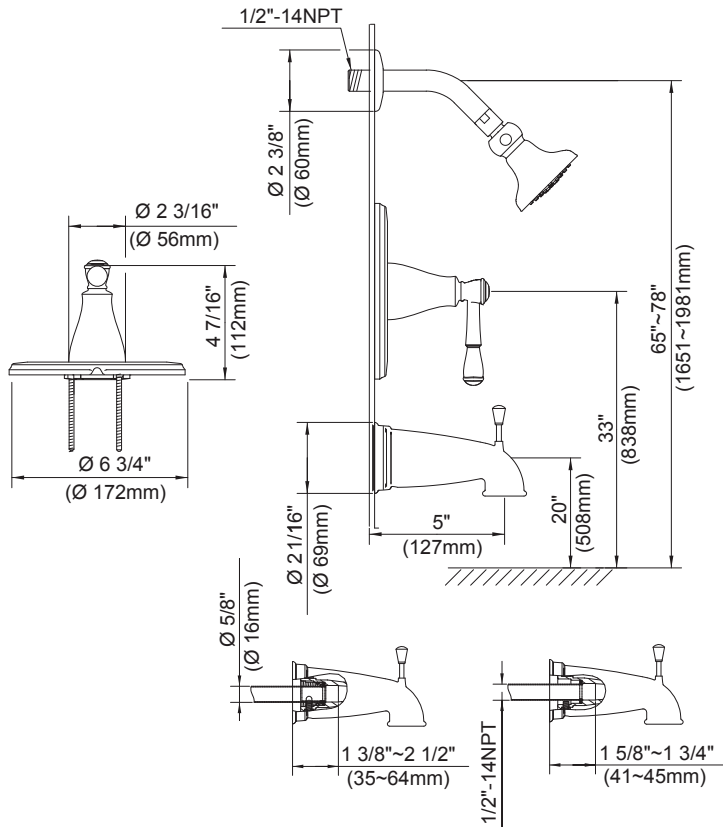

Warranty

Danze products are covered by a manufacturer's limited "lifetime" warranty for manufacturing defects.

For Chrome and Brushed Nickel finishes