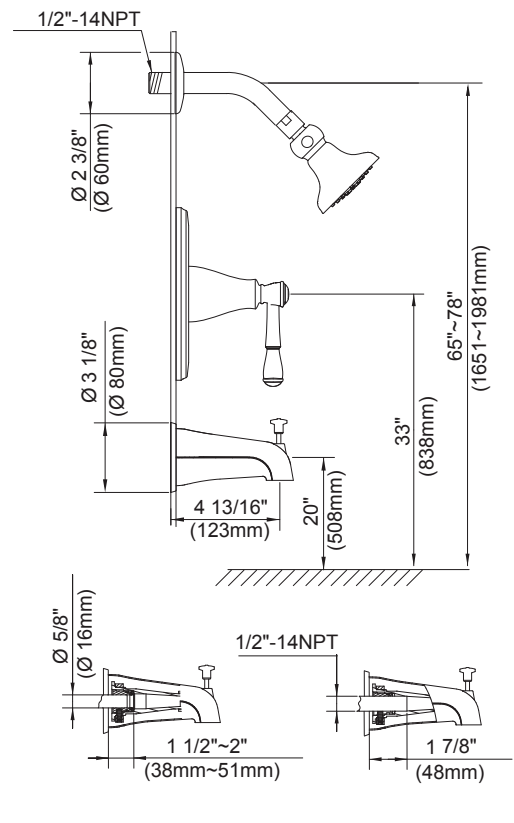

For Tumbled Bronze finish only

Submittal Information:

Job Name: _____
Contractor: _____

Location: _____
Contact #: _____